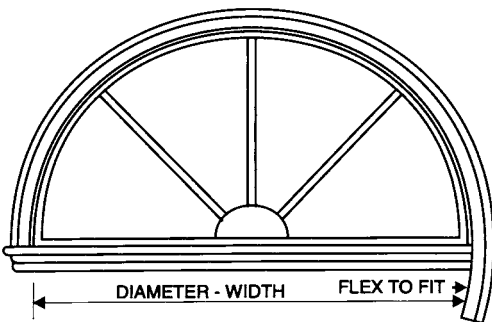

WM 291-S
3/4 X 1-15/16
12'

WM 126-O
1/2 X 3/4
12' Oak

WM 126-S
1/2 X 3/4
12' Smooth

WM 916-S
3/8 X 1-1/4
10'

BASE

WM 623-S
9/16 X 3-1/4
8', 10', 12'

WM 852-S
9/16 X 3-1/4
12'

WM 811-S
11/16 X 4-1/2
10'

WM 618-S
9/16 X 5-1/4
10'

1X6 P/G
Flat Stock
1 x 6 x 12'

1X8 P/G
Flat Stock
1 x 8 x 12'

PREFORMED DIAMETER MOULDING

Stainable Pine
(Flexible 6" Either Way)

DIAMETER

3'0"		
4'0"	#346-P	#356-P
5'0"		
6'0"		

Denver Stocked Only