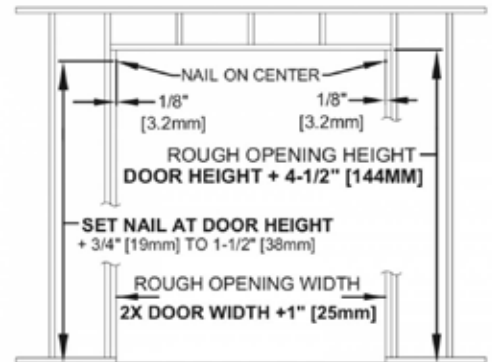

Liberty Building Products

Pocket Door Frames

LIBERTY BUILDING PRODUCTS

UNIVERSAL 200 LB. KD POCKET DOOR FRAME

- 200 lb ball bearing hardware standard
- Universal 3 wheel hanger system
- Smooth and quiet ball bearing rollers
- Easy to install & quick release hanger clips
- Jump proof aluminum track
- Heavy duty steel reinforced stiffeners
- Universal size with easy to identify cut marks for sizing
- Standard 8/0 sizes for 2x4 & 2x6 walls
- All parts included for easy installation
- Accessories available; 1 3/4" adapt kit, converging door kits & bulk parts
- Softclose kit upgrade is available
- Pre built pocket door frames available upon request

Included Parts

3 Wheel Hanger

Rough Opening

R/W Stocked Pocket Door Frames

| <u>Item Number</u> | <u>Description</u> | <u>List Price</u> |
|--------------------|-------------------------------------|-------------------|
| LBDP3080KD200 | 8/0 Knock Down Pocket Door (200lb.) | \$260.62 |