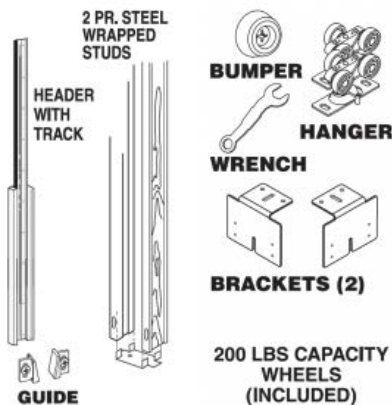

Liberty Building Products

Pocket Door Frames

LIBERTY BUILDING PRODUCTS

UNIVERSAL 200 LB. KD POCKET DOOR FRAME

- 200 lb ball bearing hardware standard
- Universal 3 wheel hanger system
- Smooth and quiet ball bearing rollers
- Easy to install & quick release hanger clips
- Jump proof aluminum track
- Heavy duty steel reinforced stiffeners
- Universal size with easy to identify cut marks for sizing
- Standard 8/0 sizes for 2x4 & 2x6 walls
- All parts included for easy installation
- Accessories available; 1 3/4" adapt kit, converging door kits & bulk parts
- Softclose kit upgrade is available
- Pre built pocket door frames available upon request

Included Parts

3 Wheel Hanger

Rough Opening

R/W Stocked Pocket Door Frames

| <u>Item Number</u> | <u>Description</u> | <u>List Price</u> |
|--------------------|-------------------------------------|-------------------|
| LBDP3080KD200 | 8/0 Knock Down Pocket Door (200lb.) | \$260.62 |