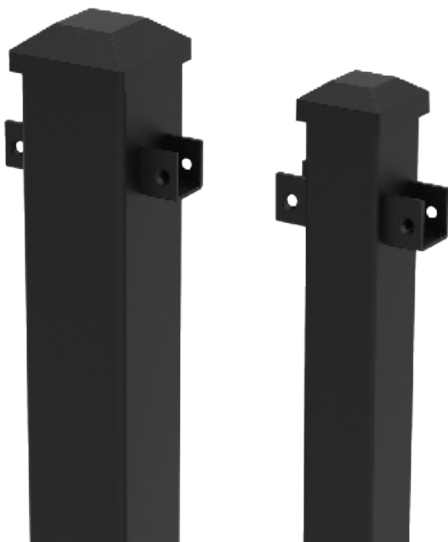

DuraLife[®]

Durable Decking & Railing Systems

It's Your Choice. We Just Make It Easier.

DuraLife[™]
Concord[™]
Railing

Concord Steel Railing

BY **Barrette**
OUTDOOR LIVING[®] 

Concord Railing is a steel railing system with pre-welded panels and posts with pre-attached brackets. Available in matte black, it'll add strength and timelessness to your deck.

THE CONCORD DIFFERENCE

The Concord deck board brackets allows for the addition of a DuraLife deck board to your top rail. Run your deck board over the top of your posts for a drink top surface for your deck!

Two post sizes to choose from, available bracketed as corner, end, or line posts, or blank for stair and custom application.

CONCORD RAILING FEATURES:

- Limited 15 year residential warranty
- Pre-bracketed posts
- Pre-assembled, factory welded panels
- Powder-coated for maximum durability
- 2" and 3" post options
- Hidden bracket hardware
- Textured finishes
- 6', 8', and 10' level rail panel lengths
- 6' and 8' stair rail panel lengths
- 36" and 42" level rail heights
- 5/8" square balusters
- ADA Hand Rail options available

MATTE BLACK

DuraLife

Durable Decking & Railing Solutions

Item Number	Description	List Price
<u>Level Rail</u>		
CRPIP34RES6MB	Matte Black 6x34 Level Square Rail	\$141.25
CRPIP34RES8MB	Matte Black 8x34 Level Square Rail	\$174.75
CRPIP34RES10MB	Matte Black 10x34 Level Square Rail	\$216.69
<u>Stair Rail</u>		
CRRAKE34RES6MB	Matte Black 6x34 Stair Square Rail	\$207.15
CRRAKE34RES8MB	Matte Black 8x34 Stair Square Rail	\$233.29
<u>Horizontal Rail</u>		
CR3672HORZMB	Matte Black 36x72 Horizontal Rail	\$233.15
CR3696HORZMB	Matte Black 36x96 Horizontal Rail	\$314.76
CR3672HORZRKEMB	Matte Black 36x72 Horizontal Stair Rail	\$326.42
<u>Brackets</u>		
CRLB-MB	Matte Black Level Rail Bracket	\$38.80
CRSB/LAB-MB	Matte Black Angle Bracket	\$55.00
CRFMBRKTMB	Matte Black 2" Fascia Mount	\$80.58