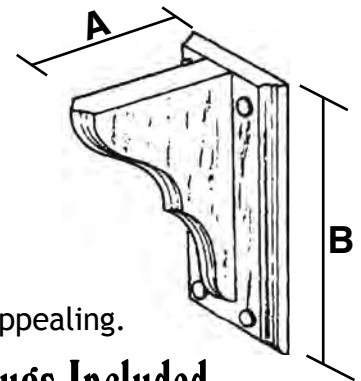

Corbels (Shelf Brackets)

ITEM #	SIZE (AxB)	PRICE
TWB-401	4" x 6"	\$ 7.33
TWB-601	6" x 9"	10.69
TWB-801	7-1/4" x 11-1/4"	13.86
TWB-1001	9-3/4" x 13"	16.30

See thru packaging keeps brackets fresh-looking and appealing.

Made from Clear Ponderosa Pine. Screws & Hole Plugs Included.

BULLNOSE CORNERS, ROSETTES, PLINTH BLOCKS, RADIUS CORNERS & BASE CORNERS

Bullnose Corner Blocks

Grand Junction & Casper Stocked Only

4" Pine Corner Block
BS4PCB \$3.10