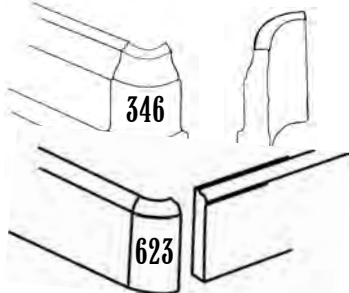

Corbels (Shelf Brackets)

ITEM #	SIZE (AxB)	PRICE
TWB-401	4" x 6"	\$ 7.33
TWB-601	6" x 9"	10.69
TWB-801	7-1/4" x 11-1/4"	13.86
TWB-1001	9-3/4" x 13"	16.30

See thru packaging keeps brackets fresh-looking and appealing.

4" Pine IS Corner Block
BS4IPCB \$2.31

4" Oak Corner Block
BS4OCB \$5.58
(No Routing)

Rosettes

2-1/2" x 2-1/2" x 3/4"
642-OAK \$2.21
642-ALDER 1.82

3-1/2" x 3-1/2" x 3/4"
734-MDF \$2.21
734-OAK 3.20
734-ALDER 2.94

Plinth Blocks

6" x 3-1/2" x 3/4"
742PB-MDF \$2.21
742PB-OAK 4.29
742PB-ALDER 2.87

Radius Drywall Corners- 3/4" Radius

WM346-PINE 2-1/4" \$1.92
WM346-OAK 2-1/4" 2.71

WM623-PINE 3-1/4" 2.31
WM623-OAK 3-1/4" 3.24

Universal Base Corners

7-1/4" x 7/8" x 7/8"
UBC-OS-HEM \$6.50
UBC-OS-OAK 10.96

7-1/4" x 3/4" x 3/4"
UBC-IS-HEM \$2.67
UBC-IS-OAK 3.90