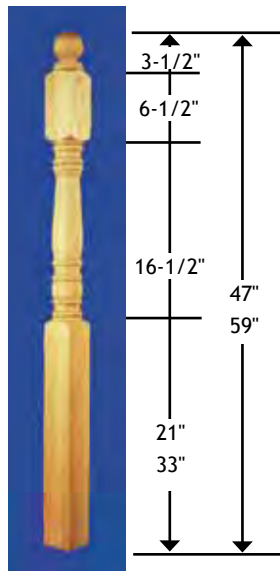

# Newel Posts

All Newels are Individually Carton Packed.

Newel Top Dowel Pins are 1" in length and 3/4" diameter.

1/2 NEWELS are Available at 75% of the Full Newel Price. Full Newels Split, Add \$10.00.

<b>3" Square</b>			
Oak / Maple	Cherry	Alder	
4010	\$55.00	--	--
4011	63.00	\$100.00	\$74.00
4015	74.00	120.00	92.00
<b>3-1/4" Square</b>			
GNP-448		Hemlock	\$42.00
GNP-460			52.00

<b>3" Square</b>			
Oak / Maple	Cherry		
4140	\$63.00	\$100.00	
4142	68.00	110.00	
4145	74.00	120.00	
<b>3-1/4" Square</b>			
ENP-448		Hemlock	\$42.00
ENP-460			52.00

<b>3" Square</b>			
Oak			
4030	\$63.00		
4031	66.00		
4035	76.00		
<b>3-1/4" Square</b>			
HNP-448		Hemlock	
HNP-460		\$42.00	
			52.00

<b>3-1/2" Square</b>			
Oak	Alder		
4004	\$ 81.00	--	
4005	94.00	--	
4005-BT	--	98.00	
<b>3-1/4" Square</b>			
SNP-448		Hemlock	
SNP-460		\$42.00	
			52.00

<b>3" Square</b>			
Oak			
4070	\$63.00		
4072	68.00		
4073	74.00		
<b>3-1/4" Square</b>			
RNP-448		Hemlock	
RNP-460		\$42.00	
			52.00