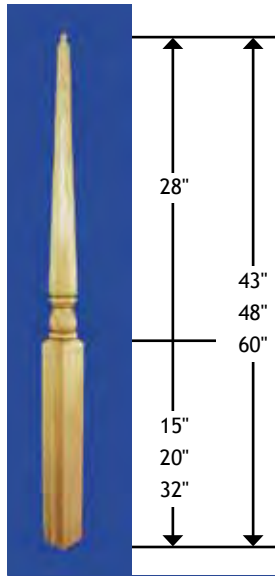

3" Square			
Oak			
4030	$63.00		
4031	66.00		
4035	76.00		
3-1/4" Square			
HNP-448		Hemlock	
HNP-460		$42.00	
			52.00