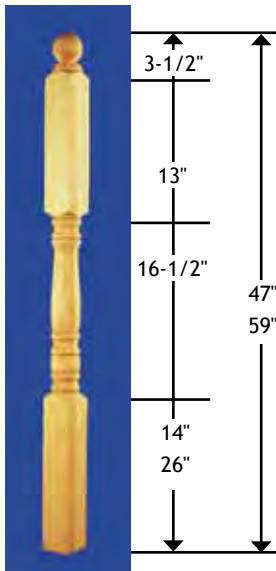

3" Square			
Oak			
4304	$63.00		
4305	74.00		
3-1/4" Square			
ONP-448		Hemlock	
ONP-460		$42.00	
			52.00