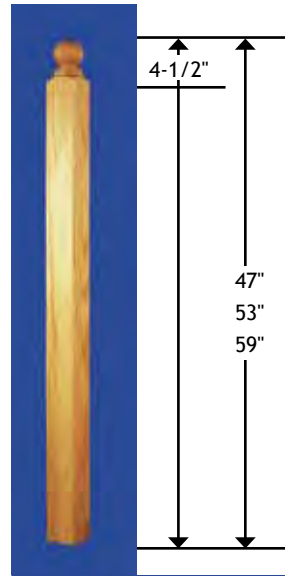

3" Square			
Oak			
4070	$63.00		
4072	68.00		
4073	74.00		
3-1/4" Square			
RNP-448		Hemlock	
RNP-460		$42.00	
			52.00