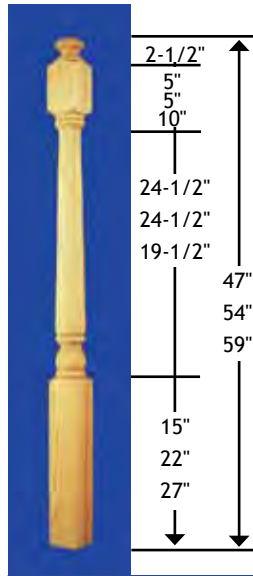

# Newel Posts

All Newels are Individually Carton Packed.

Newel Top Dowel Pins are 1" in length and 3/4" diameter.

1/2 NEWELS are Available at 75% of the Full Newel Price. Full Newels Split, Add \$10.00.

<b>3" Square</b>			
Oak / Maple	Cherry	Alder	
4010	\$55.00	--	--
4011	63.00	\$100.00	\$74.00
4015	74.00	120.00	92.00
<b>3-1/4" Square</b>			
GNP-448		Hemlock	\$42.00
GNP-460			52.00

<b>3-1/2" Square</b>			
Oak	Alder		
4004	\$ 81.00	--	
4005	94.00	--	
4005-BT	--	98.00	
<b>3-1/4" Square</b>			
SNP-448		Hemlock	
SNP-460		\$42.00	
			52.00

<b>3" Square</b>			
Oak			
4070	\$63.00		
4072	68.00		
4073	74.00		
<b>3-1/4" Square</b>			
RNP-448		Hemlock	
RNP-460		\$42.00	
			52.00