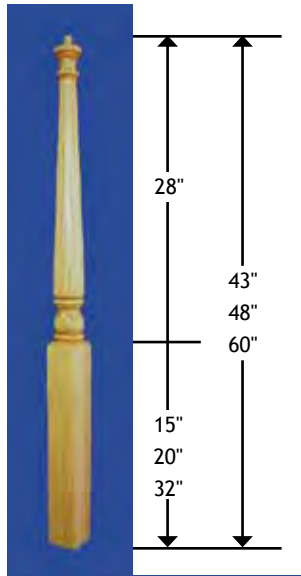

# Newel Posts

All Newels are Individually Carton Packed.

Newel Top Dowel Pins are 1" in length and 3/4" diameter.

1/2 NEWELS are Available at 75% of the Full Newel Price. Full Newels Split, Add \$10.00.

<b>3" Square</b>			
Oak / Maple	Cherry	Alder	
4010	\$55.00	--	--
4011	63.00	\$100.00	\$74.00
4015	74.00	120.00	92.00
<b>3-1/4" Square</b>			
GNP-448		Hemlock	\$42.00
GNP-460			52.00