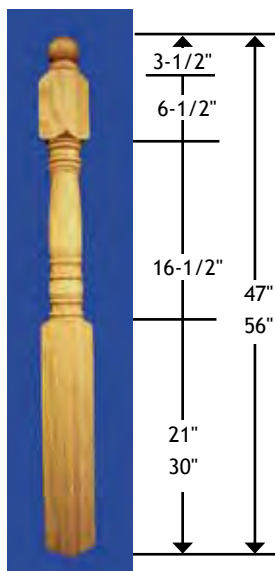

# Newel Posts

All Newels are Individually Carton Packed.

Newel Top Dowel Pins are 1" in length and 3/4" diameter.

1/2 NEWELS are Available at 75% of the Full Newel Price. Full Newels Split, Add \$10.00.

<b>3" Square</b>			
Oak / Maple	Cherry	Alder	
4010	\$55.00	--	--
4011	63.00	\$100.00	\$74.00
4015	74.00	120.00	92.00
<b>3-1/4" Square</b>			
GNP-448		Hemlock	\$42.00
GNP-460			52.00

<b>3-1/2" Square</b>			
Oak	Alder		
4004	\$ 81.00	--	
4005	94.00	--	
4005-BT	--	98.00	
<b>3-1/4" Square</b>			
SNP-448		Hemlock	
SNP-460		\$42.00	
			52.00

<b>3" Square</b>			
Oak			
4070	\$63.00		
4072	68.00		
4073	74.00		
<b>3-1/4" Square</b>			
RNP-448		Hemlock	
RNP-460		\$42.00	
			52.00

<b>3" Square</b>			
Oak			
4300	\$63.00		
4301	74.00		
<b>3-1/4" Square</b>			
DNP-448		Hemlock	
DNP-460		\$42.00	
			52.00

<b>3" Square</b>			
Oak			
4304	\$63.00		
4305	74.00		
<b>3-1/4" Square</b>			
ONP-448		Hemlock	
ONP-460		\$42.00	
			52.00