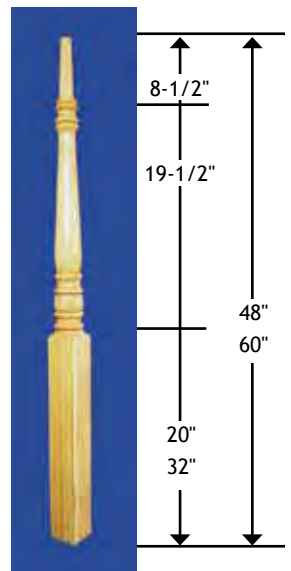

# Newel Posts

All Newels are Individually Carton Packed.

Newel Top Dowel Pins are 1" in length and 3/4" diameter.

1/2 NEWELS are Available at 75% of the Full Newel Price. Full Newels Split, Add \$10.00.

<b>3" Square</b>			
Oak / Maple	Cherry	Alder	
4010	\$55.00	--	--
4011	63.00	\$100.00	\$74.00
4015	74.00	120.00	92.00
<b>3-1/4" Square</b>			
GNP-448		Hemlock	\$42.00
GNP-460			52.00

<b>3-1/2" Square</b>			
Oak	Alder		
4004	\$ 81.00	--	
4005	94.00	--	
4005-BT	--	98.00	
<b>3-1/4" Square</b>			
SNP-448		Hemlock	
SNP-460		\$42.00	
			52.00

<b>3" Square</b>			
Oak			
4070	\$63.00		
4072	68.00		
4073	74.00		
<b>3-1/4" Square</b>			
RNP-448		Hemlock	
RNP-460		\$42.00	
			52.00

<b>3" Square</b>			
Oak			
4300	\$63.00		
4301	74.00		
<b>3-1/4" Square</b>			
DNP-448		Hemlock	
DNP-460		\$42.00	
			52.00

<b>3" Square</b>			
Oak			
4304	\$63.00		
4305	74.00		
<b>3-1/4" Square</b>			
ONP-448		Hemlock	
ONP-460		\$42.00	
			52.00

<b>3-1/2" Square</b>		
Oak		
4500	\$81.00	
4501	94.50	

<b>3-1/2" Square</b>		
Oak		
4504	\$81.00	
4505	94.50	

<b>3" Square</b>			
Oak			
4211	63.00		
4215	74.00		
<b>3-1/4" Square</b>			
LNP-460		Hemlock	
			52.00