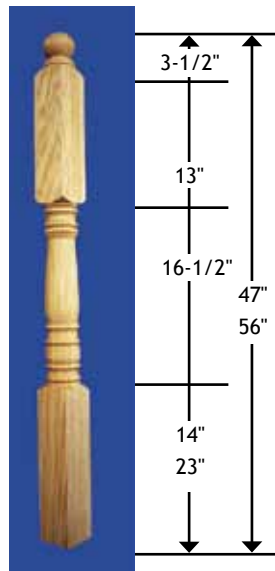

3-1/2" Square		
Oak		
4504	$81.00	
4505	94.50