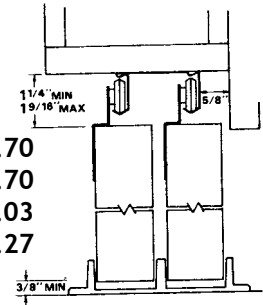

Set contains: 1 Each 7840 Steel Track, 2 Pair 7200 A & B Hangers, 0352 Floor Guide, 2 Each 0864 3/4" Satin Nickel Finger Pulls, Screws & Instructions