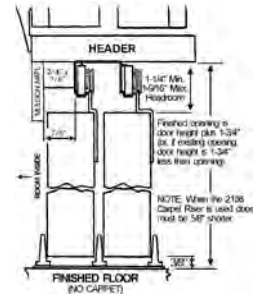

Series 2200

For Two By-Passing Doors
3/4" & 1-3/8" Thick,
Weighing 50 lbs. Each
Aluminum Track

ITEM#	DESCRIPTION	# / BOX	LIST/SET
2200-48	4' Track & Hardware	5 Sets	$19.91
2200-60	5' Track & Hardware	5 Sets	22.74
2200-72	6' Track & Hardware	5 Sets	25.71
2200-96	8' Track & Hardware	5 Sets	44.58

Set Contains: Aluminum Track, 4 Hangers, 2135 Door Guide And Instructions. Clear View Poly Packed.