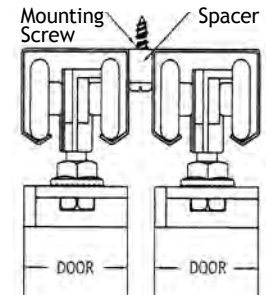

Series 1676 HEAVY DUTY

For Two By-Passing Doors
Up To 1-3/4" Thick,
Weighing Up To 150 lbs. Each.
Aluminum Track

ITEM #	DESCRIPTION	LIST/SET
JS1676-4	4' Heavy Duty Track & Hardware	$65.60
JS1676-5	5' Heavy Duty Track & Hardware	70.36
JS1676-6	6' Heavy Duty Track & Hardware	76.72

Set Contains: 1602 Aluminum Track, 1606 BB Carrier, 1807-TM Door Plate and 0909 Door Guide