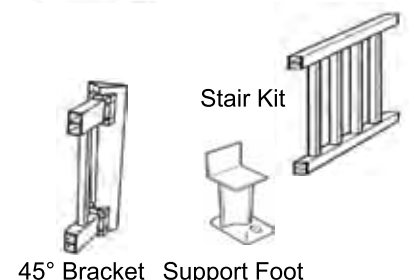

Flat Cap

4-Piece Trim

Elite Cap

Elite Trim

DECK RAIL

Item #	Description	RW LIST
ENRL5	5' X 36" H - level rail kit - square baluster	\$178.91
ENRL6	6' X 36" H - level rail kit - square baluster	202.80
ENRL8	8' X 36" H - level rail kit - square baluster	266.87
ENRL10	10' X 36" H - level rail kit - square baluster	290.27
EDRS636-41	6' x 36" H - 36° to 41° stair rail kit - square baluster	206.83
EDRS836-41	8' x 36" H - 36° to 41° stair rail kit - square baluster	275.78

New England Cap

New England Trim

Level Kit
PVC 2" x 6" Cap
Available (See Page 31)

STANDARD GATE KIT - 36" SQUARE BALUSTER

EAG36	36" White Deck Rail Gate Kit (Does not include hardware)	188.03
EFAGH201B	Single Gate Hardware kit (Black)	135.93

MOUNTING BRACKETS - DECK RAIL - WHITE

EDA4K45	45° level mounting bracket kit - 1 pair (Deck Rail)	39.81
EALRS	4" level rail support kit for rail sections 8'+ (Deck Rail)	14.85

45° Bracket Support Foot