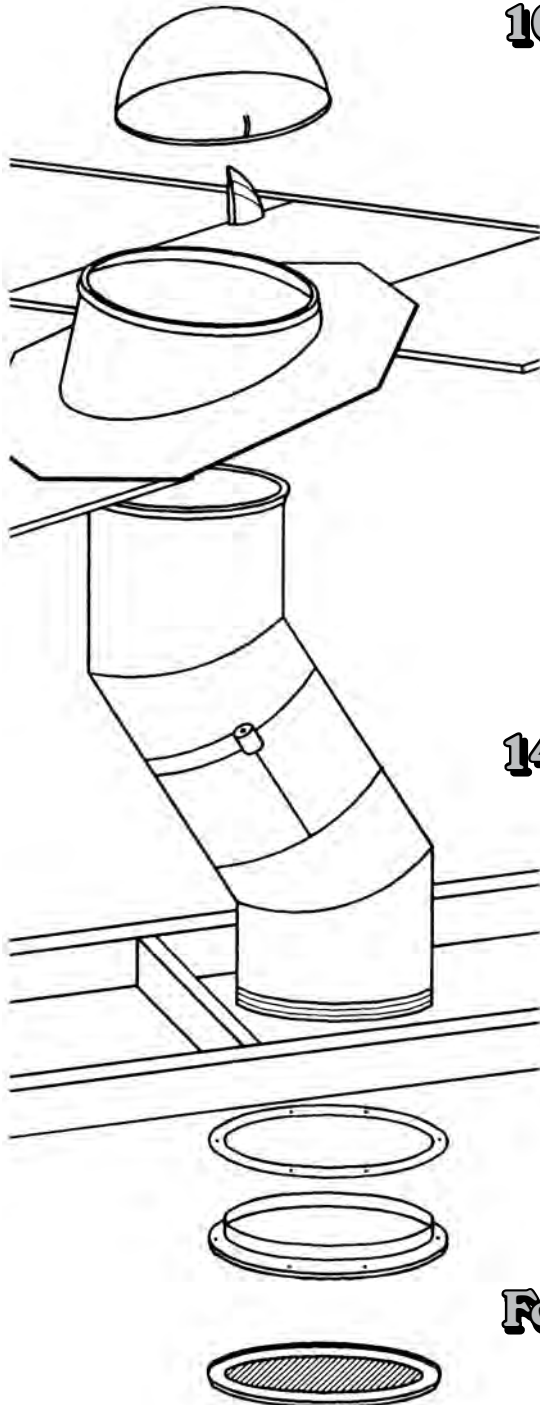

CURB MOUNTED

ITEM #	COLOR	INSIDE CURB DIMENSIONS	LIST
ODLEC 2828-C	Clear	22¼" x 22¼"	\$ 156.17
ODLEC 2828-B	Bronze	22¼" x 22¼"	156.17
ODLEC 2852-C	Clear	22¼" x 46¼"	203.96
ODLEC 2852-B	Bronze	22¼" x 46¼"	203.96

SOLATUBE®

The Miracle Skylight®

The beauty of a Solutube Skylight is that it provides a tremendous amount of natural light from a remarkably small light source.

- ✘ Patented Design
- ✘ Affordable
- ✘ Easy Installation
- ✘ Weatherproof
- ✘ Locks Out Dust, Moisture & Insects
- ✘ Energy Efficient
- ✘ Minimum Heat Loss/Gain from Indoor/Outdoor Environments
- ✘ Impact Resistant Dome
- ✘ Absorbs 99.9% of UV Rays
- ✘ Maintenance Free
- ✘ 10 Year Product Warranty

10" SOLATUBE

Lighted Area - 10" Solutube lights up to 150 sq. ft.
Recommended Installed Tube Length - up to 10'

ITEM#	DESCRIPTION	PRICE
120610	10" KIT w/Pitched Flash & Two 16" Tubes (up to 43")	\$454.52
540660	10" Ventilation Add-On Kit (needs 540130)	355.19
540130	Roof Vent Cap for Ventilation Add-On	36.54
320040	16" Extension Tube (Boxed)	45.01
320060	24" Extension Tube (Boxed)	67.54
301960	10" - 0-90 Degree 23" Extension Tube	84.45
700390	Metal Roof Installation Kit	19.95
200600	10" No Pitch 4" High Flashing	96.25
230900	10" Universal Tile Add-On Flashing	108.63
500030	10" Light Add-On Kit	78.56
570001	10" Daylight Dimmer (needs 570004)	Special Order
570004	Daylight Dimmer Switch	Special Order