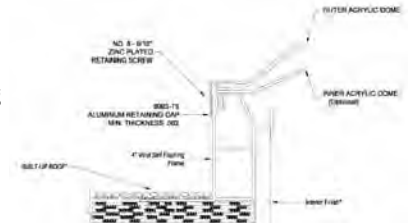

Skylights are an attractive, economical lighting alternative, featuring UV-protected acrylic and polycarbonate domes.