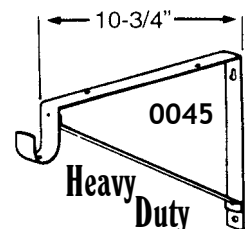

All Rods are Packed 10 per Carton

Slide
Adjustable

White Powder Coat Shelf & Rod Brackets

0043-WTS	Adj. S&R Bracket	20	\$ 5.00
0045-WTS	Non-Adj. S&R Bracket	20	3.97

Non
Adjustable

0037

Plastic Pole Sockets
For 1-3/8" Pole

ITEM #	DESCRIPTION	QTY	PRICE
BN-0037	Closet Pole Socket	100	\$.82
0043-B	Adj. S&R Bracket	20	3.70
0044-B	Non-Adj. S&R Bracket	20	2.82
0045-B	Heavy Duty S&R Bracket	20	3.55

Heavy
Duty

TRAK-MOUNT™

HEAVY DUTY SHELVING SYSTEMS