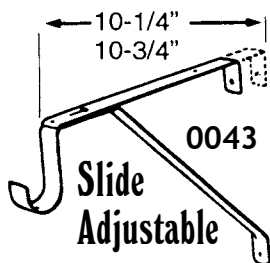

Slide
Adjustable

White Powder Coat Shelf & Rod Brackets

0043-WTS	Adj. S&R Bracket	20	$ 5.00
0045-WTS	Non-Adj. S&R Bracket	20	3.97