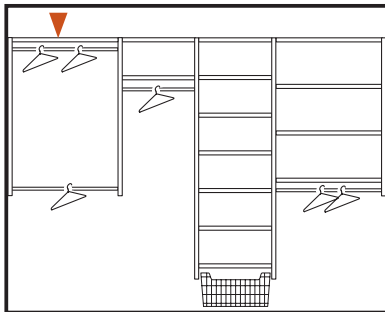

10' WIDE

D3

Kit RB1460 +

- 1 - RV1447 48" Vertical Panels (2)
- 3 - RS1423 24" Shelves (2)
- 3 - RS1436 35" Shelves (2)
- 1 - 1312 12" Wire Basket