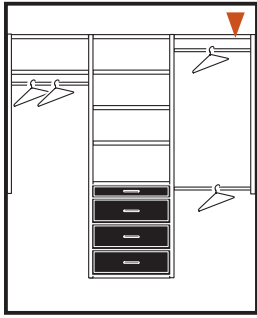

6' WIDE

C1

Kit RB1460 +

- 3 - RS1423 24" Shelves (2)
- 1 - RD2504 4" Deluxe Drawer
- 3 - RD2508 8" Deluxe Drawer