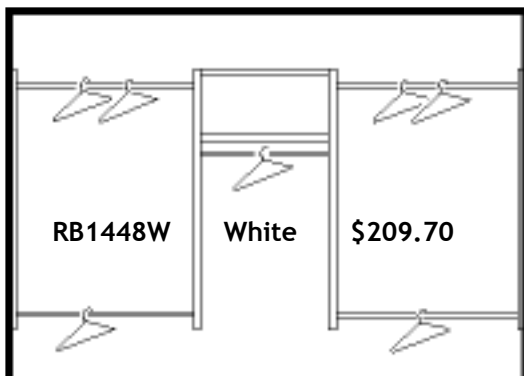

Start With This:

8' Starter Unit

RB1448W White \$209.70

- Two 48" EASY TRACK Rails
- Two 48" Vertical Panels
- Two 35" Wardrobe Rods/Ends
- One 24" Wardrobe Rod/Ends
- Two 24" Shelves
- Screws, Covers & Pins