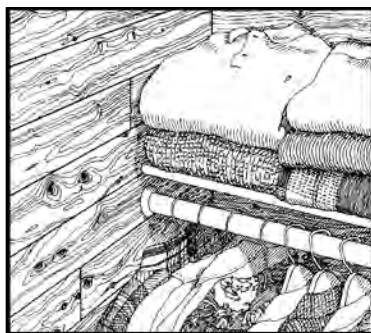

Lido ORB, Chrome & Brushed Nickel Closet Rods

A Division of Lavi Industries

Now You Can Forget Those Sagging Wooden Hang Rods by Using Sturdy Metal Components From Lavi Industries.

Tubing 1¹⁵/₁₆"

LB-10-A106/6	Chrome - 6'	$36.37
LB-10-A106/8	Chrome - 8'	48.61
LB-10-A106/12	Chrome - 12'	87.22
LB-44-A106/6	Brushed Nickel - 6'	49.34
LB-44-A106/8	Brushed Nickel - 8'	62.64
LB-07-A106/6	Oil Rubbed Bronze - 6'	66.78
LB-07-A106/8	Oil Rubbed Bronze - 8'	83.67

Shelf/Rod Bracket

LB-10-8150	Chrome	$13.25
LB-14-8150	Brushed	15.04
LB-07-8150	Oil Rub. Bronze	16.52

Flanges

LB-10-505SET	Chrome	9.19
LB-14-505SET	Brushed Nickel	9.97
LB-07-505SET	Oil Rubber Bronze	12.55

AROMATIC RED CEDAR CLOSET LINER

ADDS BEAUTY, PROTECTION, & DISTINCTION TO ANY CLOSET.

15 Sq. Ft. per Carton
3⁷/₈" Wide x 48" Long
x 3⁸/₈" Thick

Item # OZARK-15
$34.58 Per Carton

TONGUE & GROOVE EDGES

ALL 4 SIDES.

- Bedroom Closets
- Linen Closets
- Pantry
- Sink Cabinets
- Attic Storage Areas
- Garage Storage
- Pet Areas
- Chests and Drawers