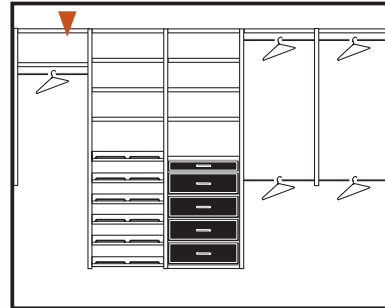

D4

Kit RB1460 + **RV1472** +

- 1 - RS1447 48" Vertical Panels (2)
- 4 - RS1423 24" Shelves (2)
- 2 - RS1600 24" Shoe Shelves (3)
- 1 - RD2504 4" Deluxe Drawer
- 4 - RD2508 8" Deluxe Drawer