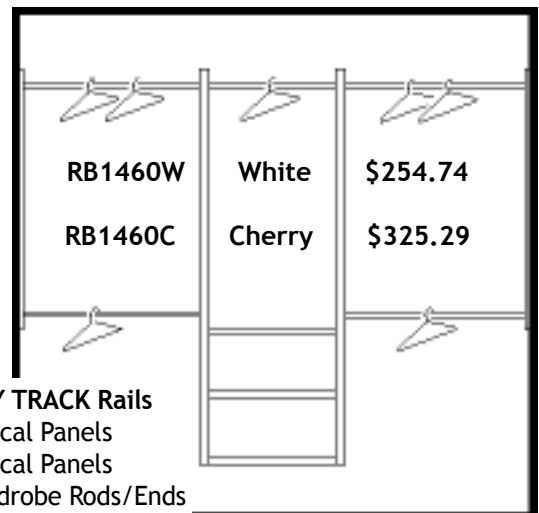

Or This:

8' Starter Unit Tower Closet

RB1460W White $254.74

RB1460C Cherry $325.29

- Two 48" EASY TRACK Rails
- Two 48" Vertical Panels
- Two 72" Vertical Panels
- Four 35" Wardrobe Rods/Ends
- One 24" Wardrobe Rod/Ends
- Three 24" Shelves
- Screws, Covers & Pins