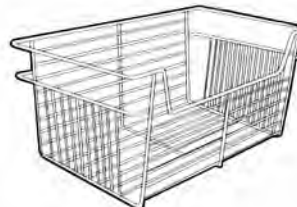

9211 $115.88
11" Chrome Wire Basket
w/Hardware