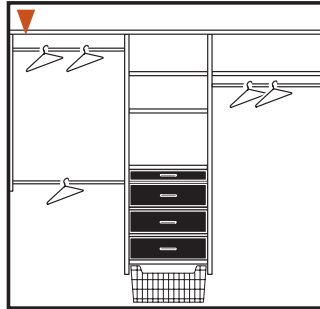

C8

Kit RB1460 +

- 1 - RS1423 24" Shelves (2)
- 2 - RS1436 35" Shelves (2)
- 1 - RD2504 4" Deluxe Drawer
- 3 - RD2508 8" Deluxe Drawer
- 1 - 1312 12" Wire Basket