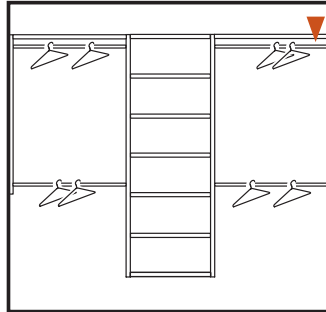

C6

Kit RB1460 +

- 2 - RS1423 24" Shelves (2)
- 1 - RS1436 35" Shelves (2)