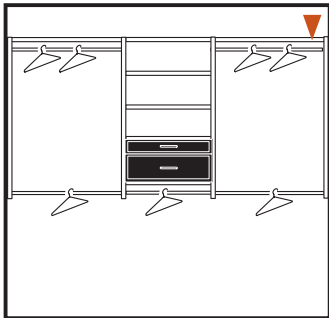

8' WIDE

C2

Kit RB1448 +

- 2 - RS1423 24" Shelves (2)
- 1 - RS1435 35" Shelves (2)
- 1 - RD2504 4" Deluxe Drawer
- 1 - RD2508 8" Deluxe Drawer