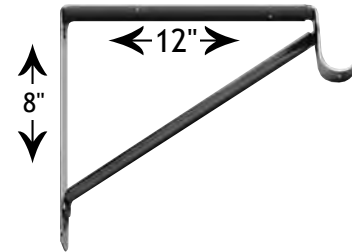

Flanges

LB-10-505SET	Chrome	9.19
LB-14-505SET	Brushed Nickel	9.97
LB-07-505SET	Oil Rubber Bronze	12.55

AROMATIC RED CEDAR CLOSET LINER

ADDS BEAUTY, PROTECTION, & DISTINCTION TO ANY CLOSET.

15 Sq. Ft. per Carton
3⁷/₈" Wide x 48" Long
x 3⁸/₈" Thick

Item # OZARK-15
$34.58 Per Carton

TONGUE & GROOVE EDGES

ALL 4 SIDES.

- Bedroom Closets
- Linen Closets
- Pantry
- Sink Cabinets
- Attic Storage Areas
- Garage Storage
- Pet Areas
- Chests and Drawers