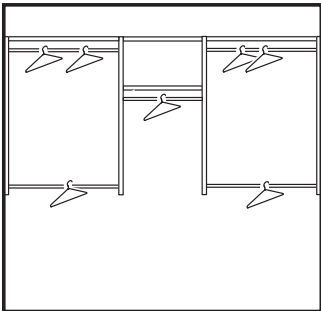

8' WIDE

C2

Kit RB1448 +

- 2 - RS1423 24" Shelves (2)
- 1 - RS1435 35" Shelves (2)
- 1 - RD2504 4" Deluxe Drawer
- 1 - RD2508 8" Deluxe Drawer

C6

Kit RB1460 +

- 2 - RS1423 24" Shelves (2)
- 1 - RS1436 35" Shelves (2)