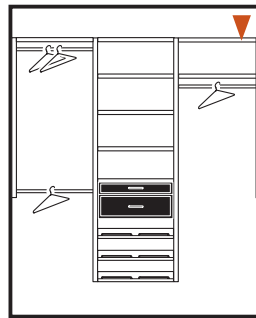

C4

Kit RB1460 +

- 3 - RS1423 24" Shelves (2)
- 1 - RS1600 24" Shoe Shelves (3)
- 1 - RD2504 4" Deluxe Drawer
- 1 - RD2508 8" Deluxe Drawer