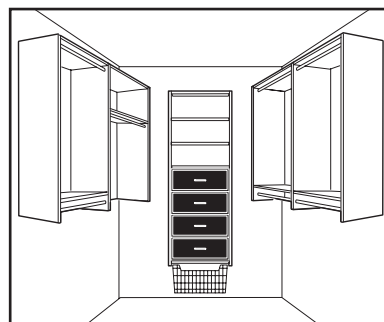

E3

Kit RB1448 + **Kit RB1460** +

- 1 - RS1423 24" Shelves (2)
- 4 - RS1436 35" Shelves (2)
- 4 - RD2508 8" Deluxe Drawer
- 1 - 1312 12" Wire Basket