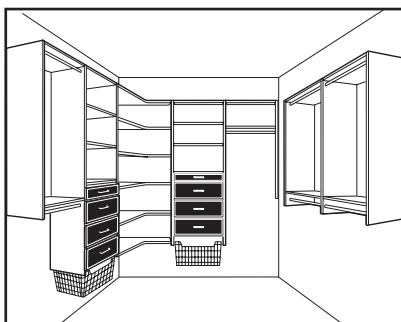

WALK-IN

E1

Kit RB1460 + **RV1472** +

- 2 - RV1447 48" Vertical Panels (2)
- 4 - RS1423 24" Shelves (2)
- 2 - RS1436 35" Shelves (2)
- 2 - RS3003 Corner Shelves (3)
- 2 - RD2504 4" Deluxe Drawer
- 6 - RD2508 8" Deluxe Drawer
- 2 - 1312 12" Wire Basket
- 2 - RE1048 48" Easy Track Rail