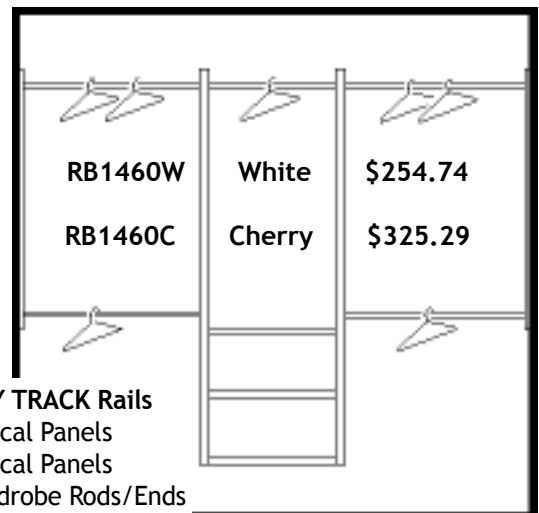

Start With This:

8' Starter Unit

RB1448W White \$209.70

- Two 48" EASY TRACK Rails
- Two 48" Vertical Panels
- Two 35" Wardrobe Rods/Ends
- One 24" Wardrobe Rod/Ends
- Two 24" Shelves
- Screws, Covers & Pins

Or This:

8' Starter Unit Tower Closet

RB1460W White \$254.74

RB1460C Cherry \$325.29

- Two 48" EASY TRACK Rails
- Two 48" Vertical Panels
- Two 72" Vertical Panels
- Four 35" Wardrobe Rods/Ends
- One 24" Wardrobe Rod/Ends
- Three 24" Shelves
- Screws, Covers & Pins

Free Slide

White

12" x 12' and 16" x 12' shelves
12" and 16" corner shelf

Satin Nickel

12" x 12' and 16" x 12' shelves
12" corner shelf

**RW Stocked
Call
For
Current
Pricing**

Linen

9" x 12', 12" x 12', shelves
16" x 12' and 20" x 12' shelves