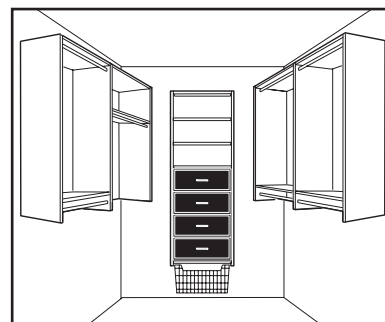

E3

Kit RB1448 + **Kit RB1460** +

- 1 - RS1423 24" Shelves (2)
- 4 - RS1436 35" Shelves (2)
- 4 - RD2508 8" Deluxe Drawer
- 1 - 1312 12" Wire Basket