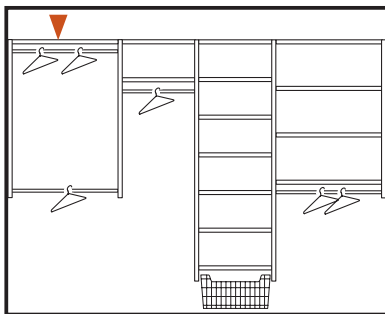

10' WIDE

D3

Kit RB1460 +

- 1 - RV1447 48" Vertical Panels (2)
- 3 - RS1423 24" Shelves (2)
- 3 - RS1436 35" Shelves (2)
- 1 - 1312 12" Wire Basket