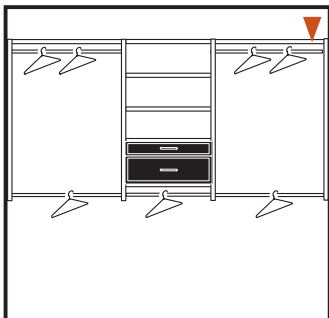

8' WIDE

C2

Kit RB1448 +

- 2 - RS1423 24" Shelves (2)
- 1 - RS1435 35" Shelves (2)
- 1 - RD2504 4" Deluxe Drawer
- 1 - RD2508 8" Deluxe Drawer