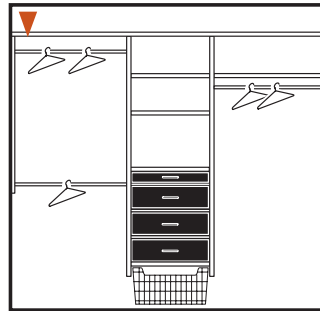

C8

Kit RB1460 +

- 1 - RS1423 24" Shelves (2)
- 2 - RS1436 35" Shelves (2)
- 1 - RD2504 4" Deluxe Drawer
- 3 - RD2508 8" Deluxe Drawer
- 1 - 1312 12" Wire Basket