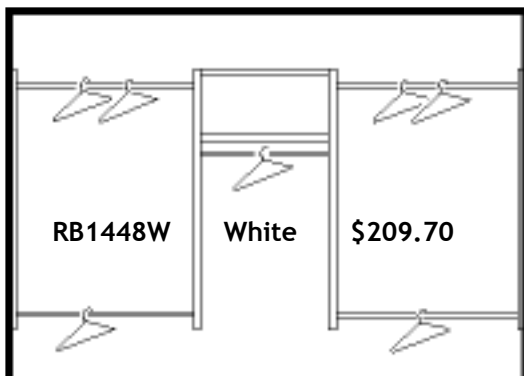

Start With This:

8' Starter Unit