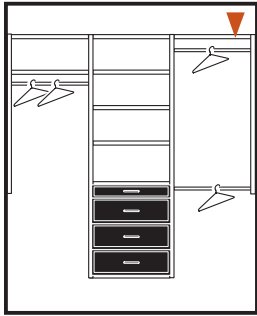

6' WIDE

C1

Kit RB1460 +

- 3 - RS1423 24" Shelves (2)
- 1 - RD2504 4" Deluxe Drawer
- 3 - RD2508 8" Deluxe Drawer