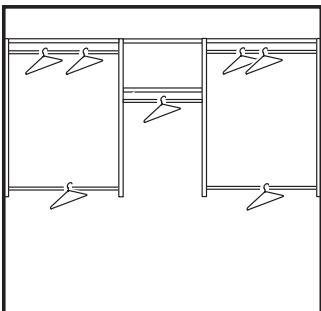

8' WIDE

C2

Kit RB1448 +

- 2 - RS1423 24" Shelves (2)
- 1 - RS1435 35" Shelves (2)
- 1 - RD2504 4" Deluxe Drawer
- 1 - RD2508 8" Deluxe Drawer

C6

Kit RB1460 +

- 2 - RS1423 24" Shelves (2)
- 1 - RS1436 35" Shelves (2)