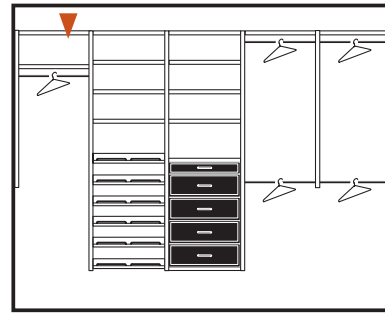

D4

Kit RB1460 + **RV1472** +

- 1 - RS1447 48" Vertical Panels (2)
- 4 - RS1423 24" Shelves (2)
- 2 - RS1600 24" Shoe Shelves (3)
- 1 - RD2504 4" Deluxe Drawer
- 4 - RD2508 8" Deluxe Drawer