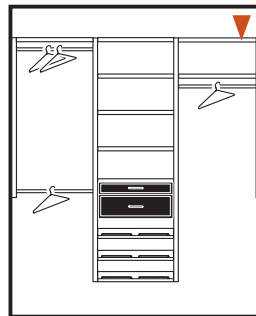

C4

Kit RB1460 +

- 3 - RS1423 24" Shelves (2)
- 1 - RS1600 24" Shoe Shelves (3)
- 1 - RD2504 4" Deluxe Drawer
- 1 - RD2508 8" Deluxe Drawer