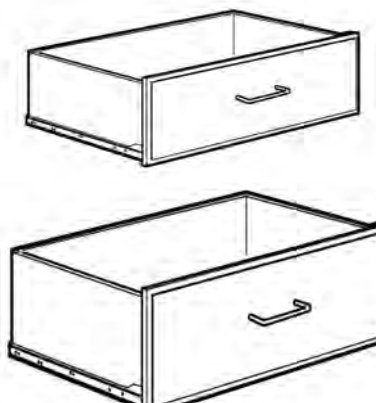

Or This:

8' Starter Unit Tower Closet

RB1460W White \$254.74

RB1460C Cherry \$325.29

- Two 48" EASY TRACK Rails
- Two 48" Vertical Panels
- Two 72" Vertical Panels
- Four 35" Wardrobe Rods/Ends
- One 24" Wardrobe Rod/Ends
- Three 24" Shelves
- Screws, Covers & Pins

Maybe Add This: With These: Or These:

Hanging Hutch Kit
84"H x 25"W x 19"D

RV2072W
White
\$258.13

RV2072C
Cherry
\$322.68

8" Deluxe Hutch Drawer
8" x 25" x 19"D

RD2608W
White
\$84.16

RD2608C
Cherry
\$105.21

12" Deluxe Hutch Drawer
12" x 25" x 19"D

RD2612W
White
\$112.83

RD2612C
Cherry
\$140.27

EASY TRACK™

Add Drawers

4" Deluxe Drawer Kit
4"H x 25"W x 14"D

RD2504W White \$67.83
RD2504C Cherry \$81.81

All Hardware Included