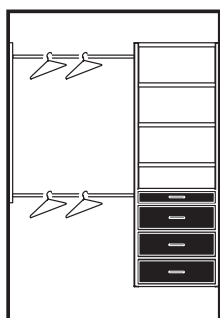

B4

Kit RB1460 +

2 - RS1423 24" Shelves (2)
1 - RD2504 4" Deluxe Drawer
3 - RD2508 8" Deluxe Drawer