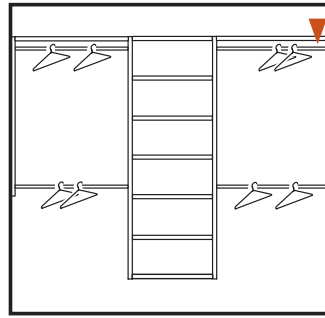

C6

Kit RB1460 +

- 2 - RS1423 24" Shelves (2)
- 1 - RS1436 35" Shelves (2)