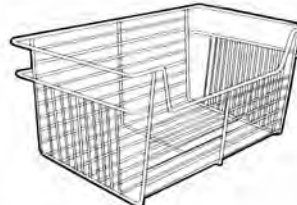

9211 $115.88
11" Chrome Wire Basket
w/Hardware