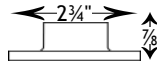

Shelf/Rod Bracket

LB-10-8150	Chrome	$13.25
LB-14-8150	Brushed	15.04
LB-07-8150	Oil Rub. Bronze	16.52

Flanges

LB-10-505SET	Chrome	9.19
LB-14-505SET	Brushed Nickel	9.97
LB-07-505SET	Oil Rubber Bronze	12.55