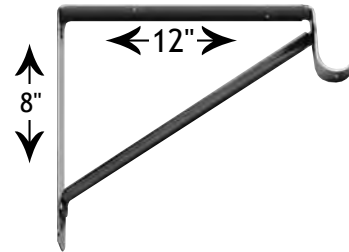

Shelf/Rod Bracket

LB-10-8150	Chrome	$13.25
LB-14-8150	Brushed	15.04
LB-07-8150	Oil Rub. Bronze	16.52