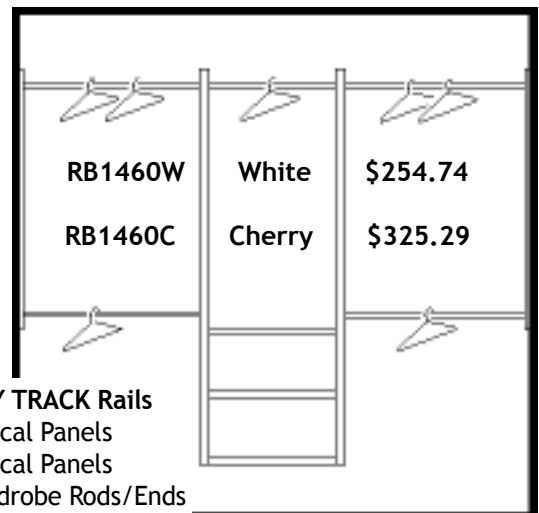

Start With This:

8' Starter Unit

RB1448W White \$209.70

- Two 48" EASY TRACK Rails
- Two 48" Vertical Panels
- Two 35" Wardrobe Rods/Ends
- One 24" Wardrobe Rod/Ends
- Two 24" Shelves
- Screws, Covers & Pins

Or This:

8' Starter Unit Tower Closet

RB1460W White \$254.74

RB1460C Cherry \$325.29

- Two 48" EASY TRACK Rails
- Two 48" Vertical Panels
- Two 72" Vertical Panels
- Four 35" Wardrobe Rods/Ends
- One 24" Wardrobe Rod/Ends
- Three 24" Shelves
- Screws, Covers & Pins