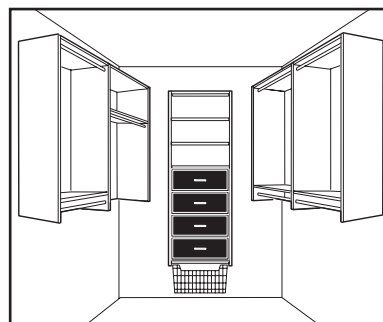

E3

Kit RB1448 + **RB1460** +

- 1 - RS1423 24" Shelves (2)
- 4 - RS1436 35" Shelves (2)
- 4 - RD2508 8" Deluxe Drawer
- 1 - 1312 12" Wire Basket