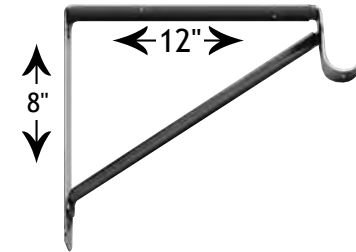

Shelf/Rod Bracket

LB-10-8150	Chrome	$13.25
LB-14-8150	Brushed	15.04
LB-07-8150	Oil Rub. Bronze	16.52