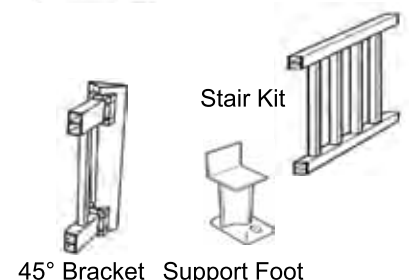

Level Kit
PVC 2" x 6" Cap
Available (See Page 31)

45° Bracket Support Foot