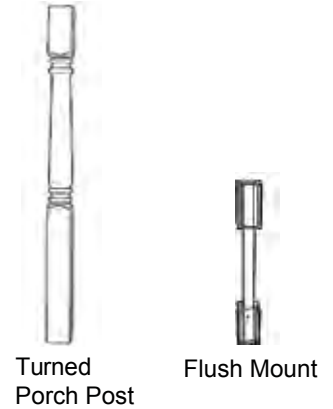

### POSTS

Item #	Description	RW LIST
PVB425W	4" x 4" x 108" turned Post - 2500 lb. capacity	\$172.98
EAPB4L	4" Standard base kit	22.47
EAPB4H	4" Wind uplift base kit	59.14
PVB550W	5" x 5" x 108" turned Post - 5000 lb. capacity	191.52
EAPB5L	5" Standard base kit	24.70
EAPB5H	5" Wind uplift base kit	67.39
EPSP36F	36" struct. post - flush mount (no bolts included)	81.49