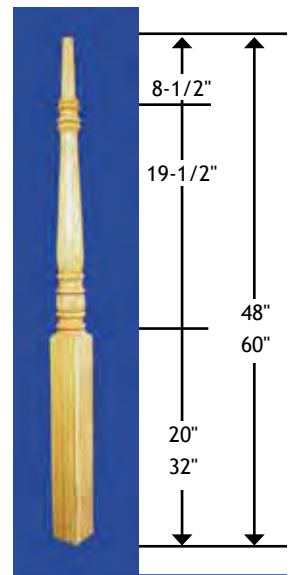

Newel Posts

All Newels are Individually Carton Packed.

Newel Top Dowel Pins are 1" in length and 3/4" diameter.

1/2 NEWELS are Available at 75% of the Full Newel Price. Full Newels Split, Add \$10.00.

3" Square			
Oak / Maple	Cherry	Alder	
4010	\$55.00	--	--
4011	63.00	\$100.00	\$74.00
4015	74.00	120.00	92.00
3-1/4" Square		Hemlock	
GNP-448		\$42.00	
GNP-460		52.00	

3-1/2" Square		
Oak	Alder	
4004	\$ 81.00	--
4005	94.00	--
4005-BT	--	98.00
3-1/4" Square		Hemlock
SNP-448		\$42.00
SNP-460		52.00

3" Square		Oak
4070	\$63.00	
4072	68.00	
4073	74.00	
3-1/4" Square		Hemlock
RNP-448		\$42.00
RNP-460		52.00

3" Square		Oak
4300	\$63.00	
4301	74.00	
3-1/4" Square		Hemlock
DNP-448		\$42.00
DNP-460		52.00

3" Square		Oak
4304	\$63.00	
4305	74.00	
3-1/4" Square		Hemlock
ONP-448		\$42.00
ONP-460		52.00

3-1/2" Square		Oak
4500	\$81.00	
4501	94.50	

3-1/2" Square		Oak
4504	\$81.00	
4505	94.50	

3" Square		Oak
4211	63.00	
4215	74.00	
3-1/4" Square		Hemlock
LNP-460		52.00

For More **NEWEL ATTACHING Kits** & **NEWEL FASTENING Bolts**

See Pages 16 & 17. **Fluting** or **Twisting** of Newel Posts Available