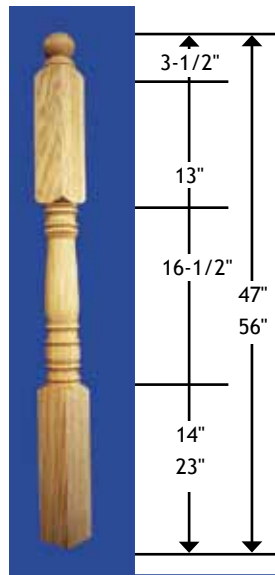

Newel Posts

All Newels are Individually Carton Packed.

Newel Top Dowel Pins are 1" in length and 3/4" diameter.

1/2 NEWELS are Available at 75% of the Full Newel Price. Full Newels Split, Add \$10.00.

3" Square			
Oak / Maple	Cherry	Alder	
4010	\$55.00	--	--
4011	63.00	\$100.00	\$74.00
4015	74.00	120.00	92.00
3-1/4" Square		Hemlock	
GNP-448		\$42.00	
GNP-460		52.00	

3-1/2" Square		
Oak	Alder	
4004	\$ 81.00	--
4005	94.00	--
4005-BT	--	98.00
3-1/4" Square		Hemlock
SNP-448		\$42.00
SNP-460		52.00

3" Square		Oak
4070	\$63.00	
4072	68.00	
4073	74.00	
3-1/4" Square		Hemlock
RNP-448		\$42.00
RNP-460		52.00

3" Square		Oak
4300	\$63.00	
4301	74.00	
3-1/4" Square		Hemlock
DNP-448		\$42.00
DNP-460		52.00

3" Square		Oak
4304	\$63.00	
4305	74.00	
3-1/4" Square		Hemlock
ONP-448		\$42.00
ONP-460		52.00

3-1/2" Square		Oak
4500	\$81.00	
4501	94.50	

3-1/2" Square		Oak
4504	\$81.00	
4505	94.50	

3" Square		Oak
4211	63.00	
4215	74.00	
3-1/4" Square		Hemlock
LNP-460		52.00

For More **NEWEL ATTACHING Kits** & **NEWEL FASTENING Bolts**

See Pages 16 & 17. **Fluting** or **Twisting** of Newel Posts Available