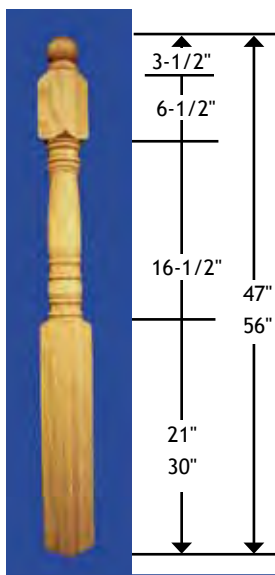

Newel Posts

All Newels are Individually Carton Packed.

Newel Top Dowel Pins are 1" in length and 3/4" diameter.

1/2 NEWELS are Available at 75% of the Full Newel Price. Full Newels Split, Add \$10.00.

3" Square			
Oak / Maple	Cherry	Alder	
4010	\$55.00	--	--
4011	63.00	\$100.00	\$74.00
4015	74.00	120.00	92.00
3-1/4" Square		Hemlock	
GNP-448		\$42.00	
GNP-460		52.00	

3-1/2" Square		
Oak	Alder	
4004	\$ 81.00	--
4005	94.00	--
4005-BT	--	98.00
3-1/4" Square		Hemlock
SNP-448		\$42.00
SNP-460		52.00

3" Square		Oak
4070	\$63.00	
4072	68.00	
4073	74.00	
3-1/4" Square		Hemlock
RNP-448		\$42.00
RNP-460		52.00

3" Square		Oak
4300	\$63.00	
4301	74.00	
3-1/4" Square		Hemlock
DNP-448		\$42.00
DNP-460		52.00

3" Square		Oak
4304	\$63.00	
4305	74.00	
3-1/4" Square		Hemlock
ONP-448		\$42.00
ONP-460		52.00

3-1/2" Square		Oak
4500	\$81.00	
4501	94.50	

3-1/2" Square		Oak
4504	\$81.00	
4505	94.50	

3" Square		Oak
4211	63.00	
4215	74.00	
3-1/4" Square		Hemlock
LNP-460		52.00

For More **NEWEL ATTACHING Kits** & **NEWEL FASTENING Bolts**

See Pages 16 & 17. **Fluting** or **Twisting** of Newel Posts Available