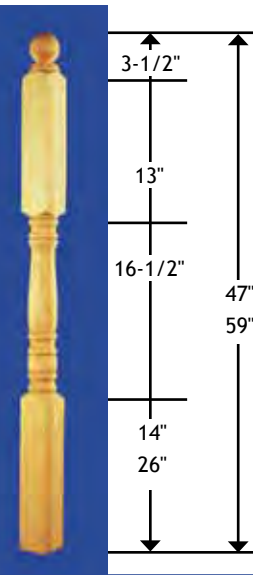

3" Square		Oak
4304	$63.00	
4305	74.00	
3-1/4" Square		Hemlock
ONP-448		$42.00
ONP-460		52.00