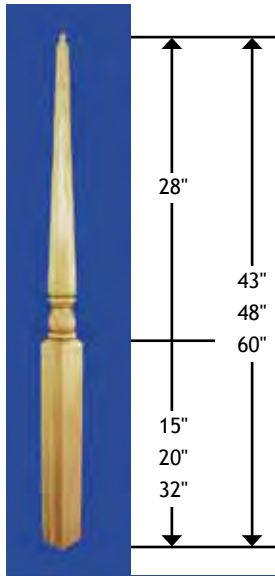

Newel Posts

All Newels are Individually Carton Packed.

Newel Top Dowel Pins are 1" in length and 3/4" diameter.

1/2 NEWELS are Available at 75% of the Full Newel Price. Full Newels Split, Add \$10.00.

3" Square			
Oak / Maple	Cherry	Alder	
4010	\$55.00	--	--
4011	63.00	\$100.00	\$74.00
4015	74.00	120.00	92.00
3-1/4" Square		Hemlock	
GNP-448		\$42.00	
GNP-460		52.00	

3" Square			
Oak / Maple	Cherry		
4140	\$63.00	\$100.00	
4142	68.00	110.00	
4145	74.00	120.00	
3-1/4" Square		Hemlock	
ENP-448		\$42.00	
ENP-460		52.00	

3" Square		
Oak		
4030	\$63.00	
4031	66.00	
4035	76.00	
3-1/4" Square		Hemlock
HNP-448		\$42.00
HNP-460		52.00

3-1/2" Square		
Oak	Alder	
4004	\$ 81.00	--
4005	94.00	--
4005-BT	--	98.00
3-1/4" Square		Hemlock
SNP-448		\$42.00
SNP-460		52.00

3" Square		Oak
4070	\$63.00	
4072	68.00	
4073	74.00	
3-1/4" Square		Hemlock
RNP-448		\$42.00
RNP-460		52.00