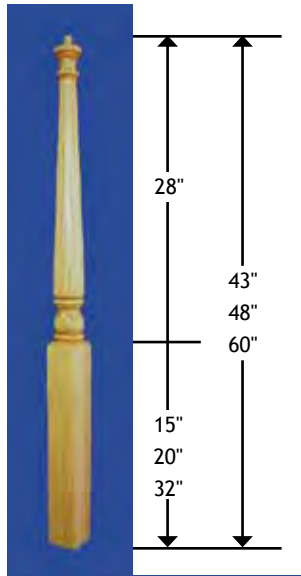

Newel Posts

All Newels are Individually Carton Packed.

Newel Top Dowel Pins are 1" in length and 3/4" diameter.

1/2 NEWELS are Available at 75% of the Full Newel Price. Full Newels Split, Add \$10.00.

3" Square			
Oak / Maple	Cherry	Alder	
4010	\$55.00	--	--
4011	63.00	\$100.00	\$74.00
4015	74.00	120.00	92.00
3-1/4" Square		Hemlock	
GNP-448		\$42.00	
GNP-460		52.00	

3" Square			
Oak / Maple	Cherry		
4140	\$63.00	\$100.00	
4142	68.00	110.00	
4145	74.00	120.00	
3-1/4" Square		Hemlock	
ENP-448		\$42.00	
ENP-460		52.00	

3" Square		
Oak		
4030	\$63.00	
4031	66.00	
4035	76.00	
3-1/4" Square		Hemlock
HNP-448		\$42.00
HNP-460		52.00

3-1/2" Square		
Oak	Alder	
4004	\$ 81.00	--
4005	94.00	--
4005-BT	--	98.00
3-1/4" Square		Hemlock
SNP-448		\$42.00
SNP-460		52.00

3" Square		Oak
4070	\$63.00	
4072	68.00	
4073	74.00	
3-1/4" Square		Hemlock
RNP-448		\$42.00
RNP-460		52.00