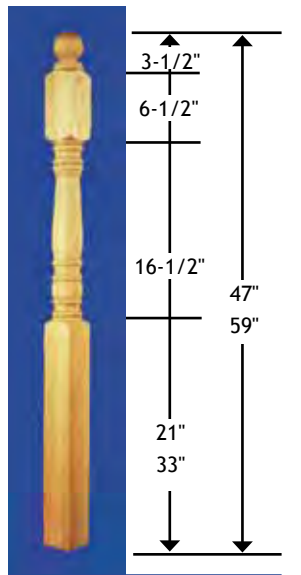

Newel Posts

All Newels are Individually Carton Packed.

Newel Top Dowel Pins are 1" in length and 3/4" diameter.

1/2 NEWELS are Available at 75% of the Full Newel Price. Full Newels Split, Add \$10.00.

3" Square			
Oak / Maple	Cherry	Alder	
4010	\$55.00	--	--
4011	63.00	\$100.00	\$74.00
4015	74.00	120.00	92.00
3-1/4" Square		Hemlock	
GNP-448		\$42.00	
GNP-460		52.00	

3" Square			
Oak / Maple	Cherry		
4140	\$63.00	\$100.00	
4142	68.00	110.00	
4145	74.00	120.00	
3-1/4" Square		Hemlock	
ENP-448		\$42.00	
ENP-460		52.00	

3" Square		
Oak		
4030	\$63.00	
4031	66.00	
4035	76.00	
3-1/4" Square		Hemlock
HNP-448		\$42.00
HNP-460		52.00

3-1/2" Square		
Oak	Alder	
4004	\$ 81.00	--
4005	94.00	--
4005-BT	--	98.00
3-1/4" Square		Hemlock
SNP-448		\$42.00
SNP-460		52.00

3" Square		Oak
4070	\$63.00	
4072	68.00	
4073	74.00	
3-1/4" Square		Hemlock
RNP-448		\$42.00
RNP-460		52.00