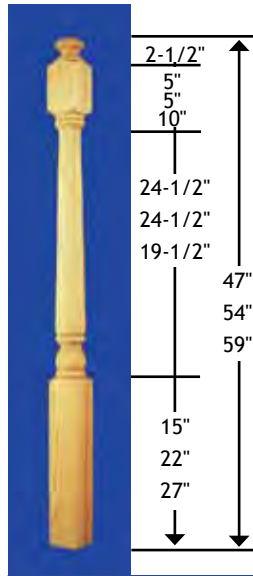

Newel Posts

All Newels are Individually Carton Packed.

Newel Top Dowel Pins are 1" in length and 3/4" diameter.

1/2 NEWELS are Available at 75% of the Full Newel Price. Full Newels Split, Add \$10.00.

3" Square			
Oak / Maple	Cherry	Alder	
4010	\$55.00	--	--
4011	63.00	\$100.00	\$74.00
4015	74.00	120.00	92.00
3-1/4" Square		Hemlock	
GNP-448		\$42.00	
GNP-460		52.00	

3" Square			
Oak / Maple	Cherry		
4140	\$63.00	\$100.00	
4142	68.00	110.00	
4145	74.00	120.00	
3-1/4" Square		Hemlock	
ENP-448		\$42.00	
ENP-460		52.00	

3" Square		
Oak		
4030	\$63.00	
4031	66.00	
4035	76.00	
3-1/4" Square		Hemlock
HNP-448		\$42.00
HNP-460		52.00

3-1/2" Square		
Oak	Alder	
4004	\$ 81.00	--
4005	94.00	--
4005-BT	--	98.00
3-1/4" Square		Hemlock
SNP-448		\$42.00
SNP-460		52.00

3" Square		Oak
4070	\$63.00	
4072	68.00	
4073	74.00	
3-1/4" Square		Hemlock
RNP-448		\$42.00
RNP-460		52.00