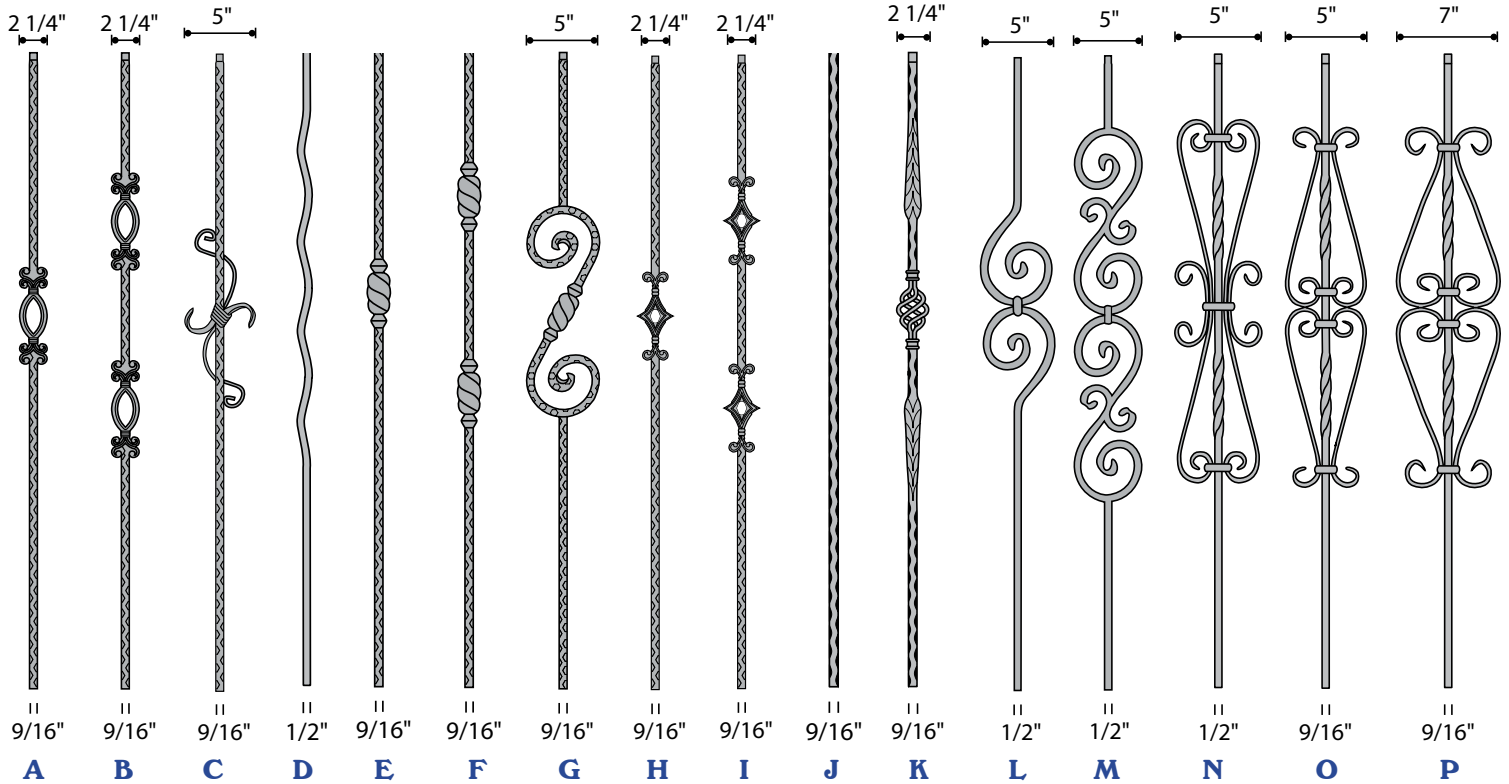

# IRON BALUSTERS

All Standard iron balusters are 44" length with "details" centered 18" from top. Cut as needed from the bottom. Standard balusters have 1/2" round domed tops for easy installation into handrail. Standard Square balusters are 1/2" x 1/2".

## 9/16" H-SERIES KNUCKLES & SHOES

All Knuckles & Shoes  
are priced the  
same for all finishes.

H-03  
\$2.04

H-05  
\$2.20

H-06  
\$2.20

Tall  
Shoe  
w/Set  
Screw

H-04  
\$2.20

All Knuckles & Shoes  
are priced the  
same for all finishes.

## Special Order DECORATIVE PANELS

This is a small sample of  
panels available. Please  
call for full details on all  
Decorative Panels available.

(Normally Less Than 1 Week Lead Time)

RW Stocked  
Iron Balusters  
on pages 5 & 6

# SPECIAL ORDER IRON BALUSTERS AND NEWELS

Please call for current pricing and additional information.

All Balusters are 44" tall and Newels are 48" Tall.

This is just a sample of the many styles available.