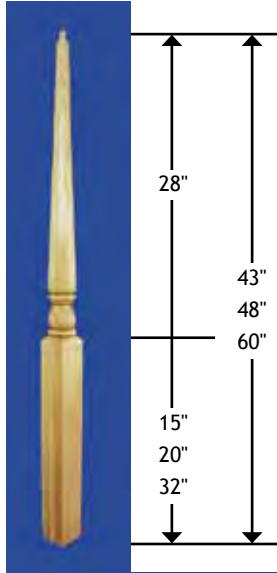

3" Square	
Oak	
4030 $63.00	
4031 66.00	
4035 76.00	
3-1/4" Square	
HNP-448	Hemlock $42.00
HNP-460	52.00