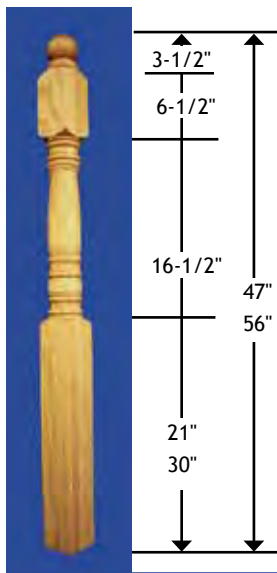

3-1/2" Square	
Oak	
4500 $81.00	
4501 94.50