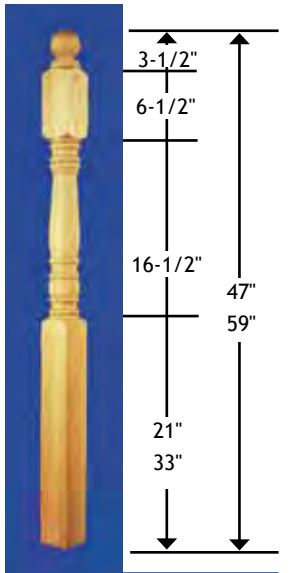

3" Square	
Oak	
4300 $63.00	
4301 74.00	
3-1/4" Square	
DNP-448	Hemlock $42.00
DNP-460	52.00