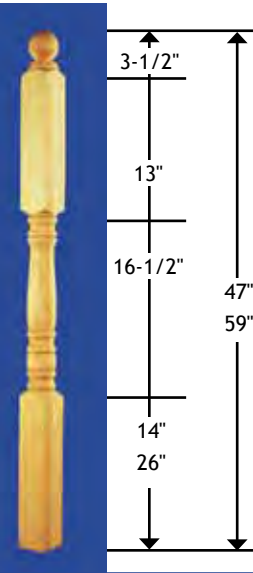

3" Square	
Oak	
4304 $63.00	
4305 74.00	
3-1/4" Square	
ONP-448	Hemlock $42.00
ONP-460	52.00