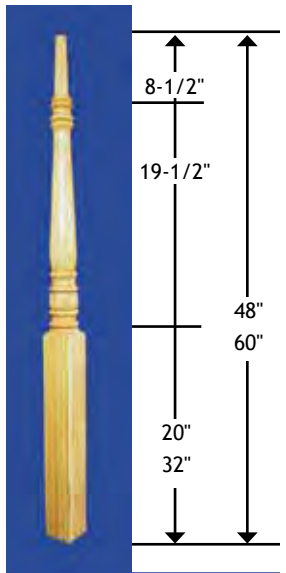

# Newel Posts

All Newels are Individually Carton Packed.

Newel Top Dowel Pins are 1" in length and 3/4" diameter.

1/2 NEWELS are Available at 75% of the Full Newel Price. Full Newels Split, Add \$10.00.

<b>3" Square</b>			
Oak / Maple	Cherry	Alder	
4010 \$55.00	--	--	
4011 63.00	\$100.00	\$74.00	
4015 74.00	120.00	92.00	
<b>3-1/4" Square</b>			
GNP-448	Hemlock	\$42.00	
GNP-460		52.00	

<b>3" Square</b>	
Oak	
4300 \$63.00	
4301 74.00	
<b>3-1/4" Square</b>	
DNP-448	Hemlock \$42.00
DNP-460	52.00

<b>3" Square</b>	
Oak	
4304 \$63.00	
4305 74.00	
<b>3-1/4" Square</b>	
ONP-448	Hemlock \$42.00
ONP-460	52.00

<b>3-1/2" Square</b>	
Oak	
4500 \$81.00	
4501 94.50	

<b>3-1/2" Square</b>	
Oak	
4504 \$81.00	
4505 94.50	

<b>3" Square</b>	
Oak	
4211 63.00	
4215 74.00	
<b>3-1/4" Square</b>	
LNP-460	Hemlock 52.00

For More **NEWEL ATTACHING Kits** & **NEWEL FASTENING Bolts**