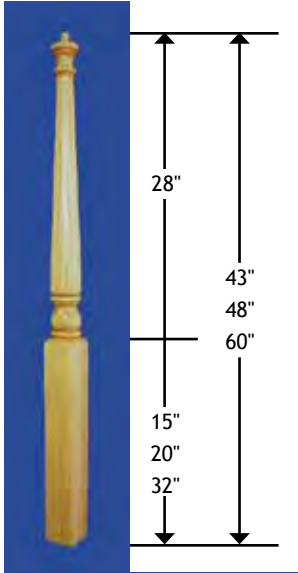

# Newel Posts

All Newels are Individually Carton Packed.

Newel Top Dowel Pins are 1" in length and 3/4" diameter.

1/2 NEWELS are Available at 75% of the Full Newel Price. Full Newels Split, Add \$10.00.

<b>3" Square</b>			
Oak / Maple	Cherry	Alder	
4010 \$55.00	--	--	
4011 63.00	\$100.00	\$74.00	
4015 74.00	120.00	92.00	
<b>3-1/4" Square</b>			
GNP-448	Hemlock	\$42.00	
GNP-460		52.00	