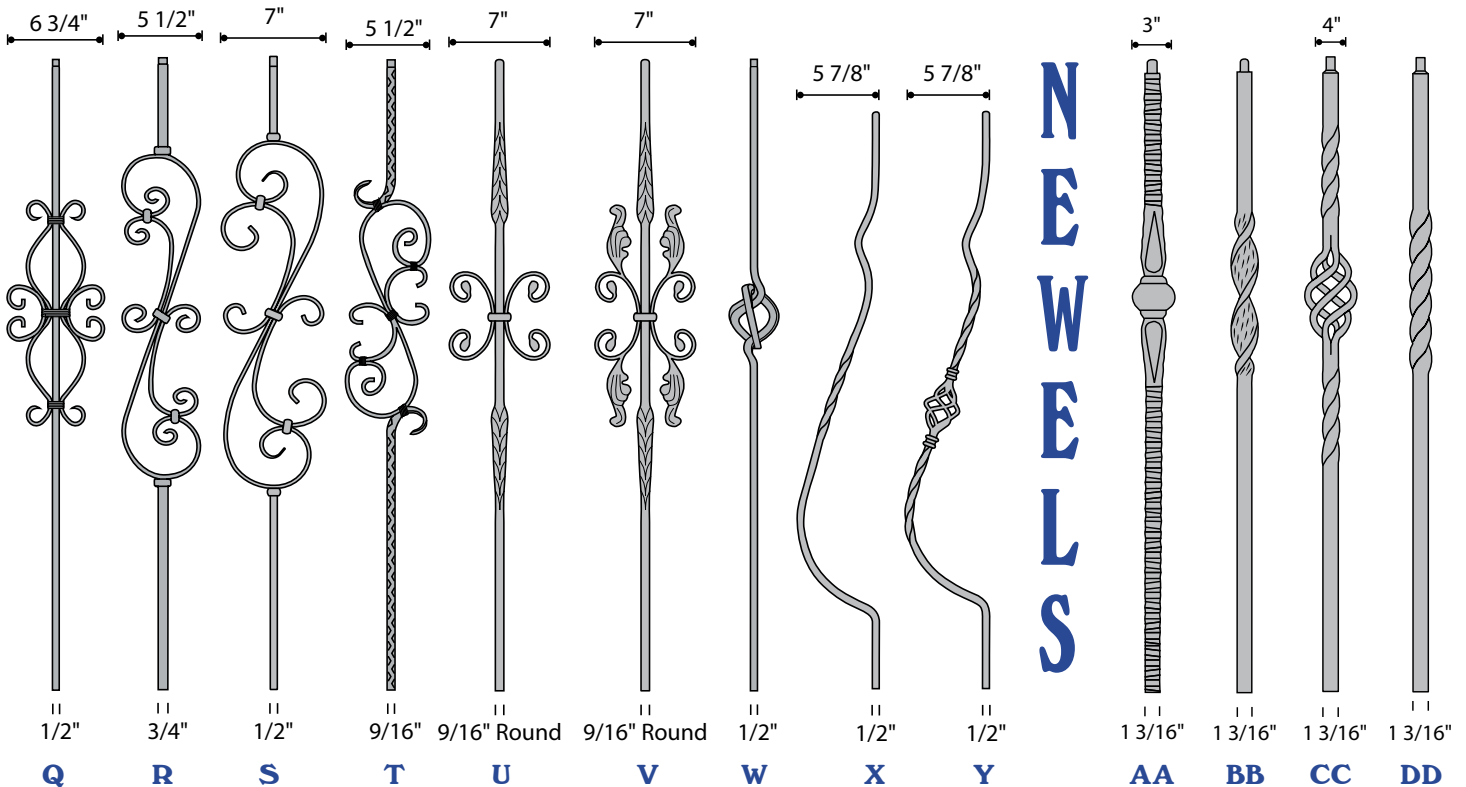

## 9/16" H-SERIES KNUCKLES & SHOES

All Knuckles & Shoes  
are priced the  
same for all finishes.

H-03  
\$2.04

H-05  
\$2.20

H-06  
\$2.20

Tall  
Shoe  
w/Set  
Screw

H-04  
\$2.20

All Knuckles & Shoes  
are priced the  
same for all finishes.

## Special Order DECORATIVE PANELS

This is a small sample of  
panels available. Please  
call for full details on all  
Decorative Panels available.

(Normally Less Than 1 Week Lead Time)

RW Stocked  
Iron Balusters  
on pages 5 & 6

# SPECIAL ORDER IRON BALUSTERS AND NEWELS

Please call for current pricing and additional information.

All Balusters are 44" tall and Newels are 48" Tall.

This is just a sample of the many styles available.