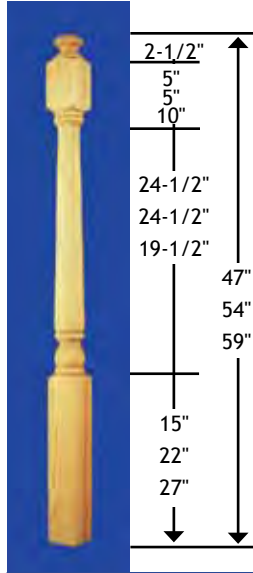

# Newel Posts

All Newels are Individually Carton Packed.

Newel Top Dowel Pins are 1" in length and 3/4" diameter.

1/2 NEWELS are Available at 75% of the Full Newel Price. Full Newels Split, Add \$10.00.

<b>3" Square</b>			
Oak / Maple	Cherry	Alder	
4010 \$55.00	--	--	
4011 63.00	\$100.00	\$74.00	
4015 74.00	120.00	92.00	
<b>3-1/4" Square</b>			
GNP-448	Hemlock	\$42.00	
GNP-460		52.00	