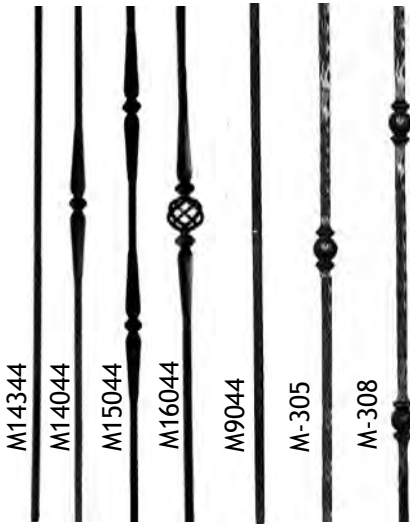

IRON BALUSTERS - RW STOCKED - 9/16" (H-Series) & 3/4" Mega Series Square Tube

EPOXY ADHESIVE SYSTEM

FOR USE WITH ALL
IRON BALUSTERS

Item #	Description	Price
F501K	5.5oz. Adhesive Cartridge	$31.00

Includes Small Mixing Nozzle & Caulk Gun
Adapter for standard caulking gun.

Fast drying - 5-7 min. cure
Installs approx 30-40 balusters,
anchoring both ends.

A24	Extra Nozzle for F501K	5.00
F110	Mixing Nozzle for F501K	3.30