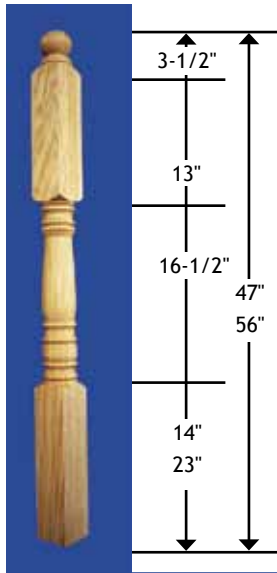

3-1/2" Square	
Oak	
4504 $81.00	
4505 94.50