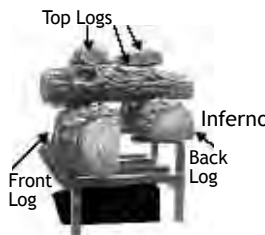

PONDEROSA SUPREME

SPS-3008AA	30" GAS LOG SET (LOGS ONLY)	$ 527.95
SPS-3609AA	36" GAS LOG SET (LOGS ONLY)	664.86