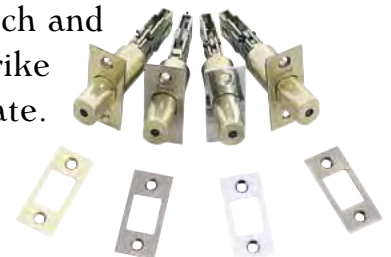

## Rosette Styles

Type 1

Type 2

Type 3

[www.rwspecialties.com](http://www.rwspecialties.com)

All Emtex locksets are supplied complete with latch and strike plate.

Distinctive Hardware for Fine Homes

Available by  
Special Order Only.