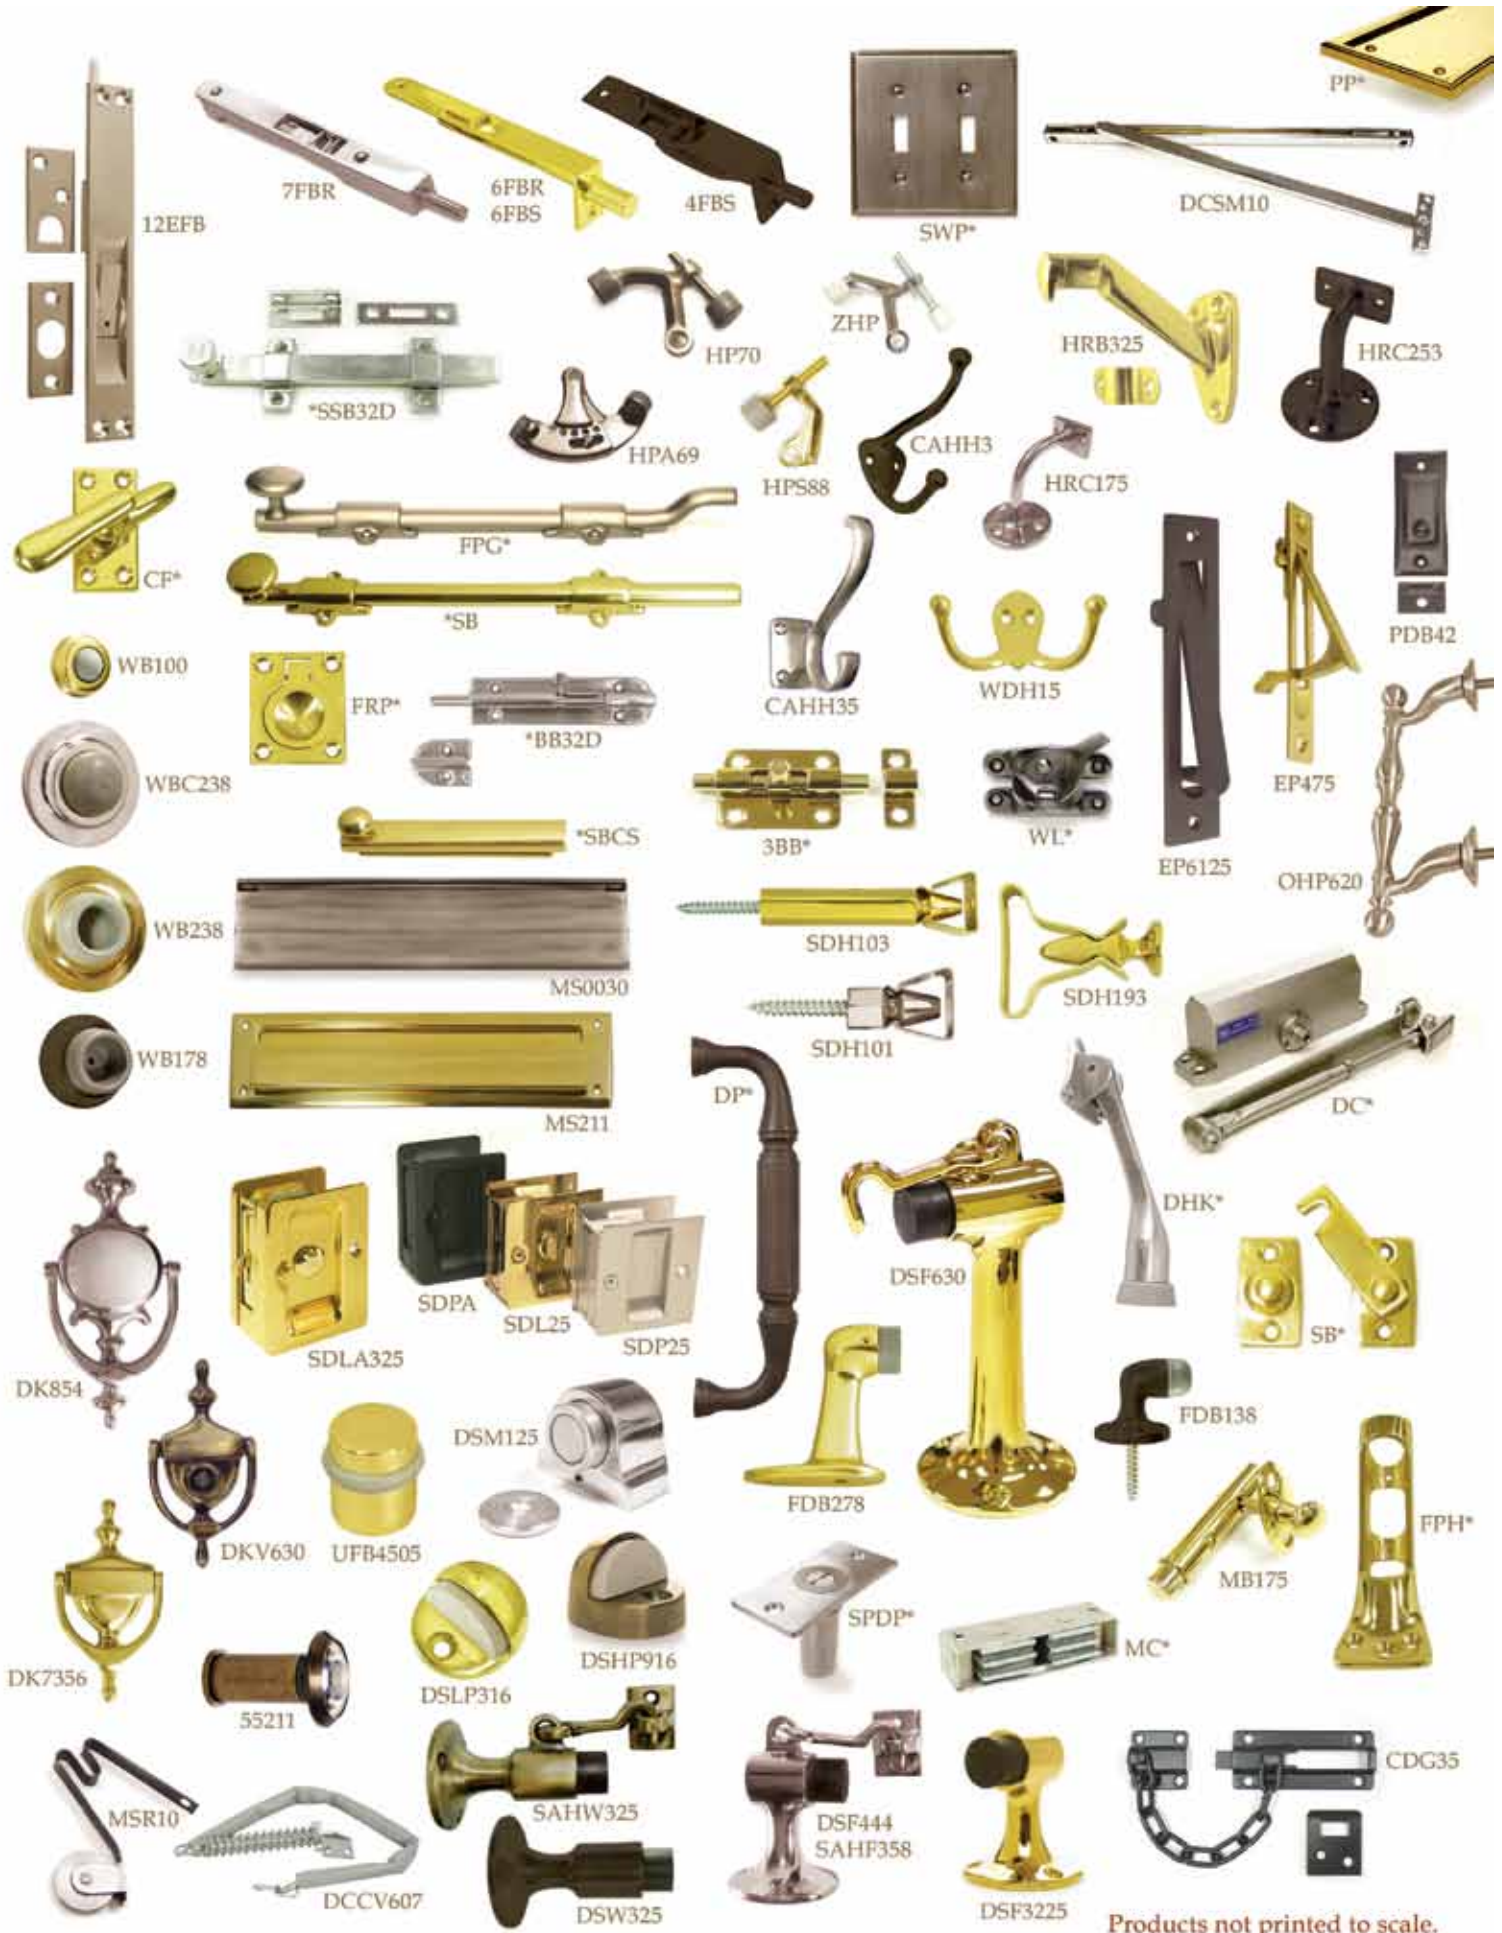

Rod Pulls  
3", 3½" & 4"

3" Bin Pulls

Door Knocker & Ring Pull  
3" & 4"

Egg Knob 1¼" & 1"  
Also available in Round Knobs

# Hinges & Accessories

Emtek's fine quality hinges are made in eleven finishes to match our single & double-keyed door locks.

Complete your project with details that are consistent & thoughtful.

Products not printed to scale.

## Flush Bolts

6"

Item No.	Description	Finish	List/Each
6FBS3	Square Corner	US3	\$ 11.80
6FBS10B	Square Corner	US10B	15.12
6FBS15	Square Corner	US15	14.56
6FBS26D	Square Corner	US26D	12.80