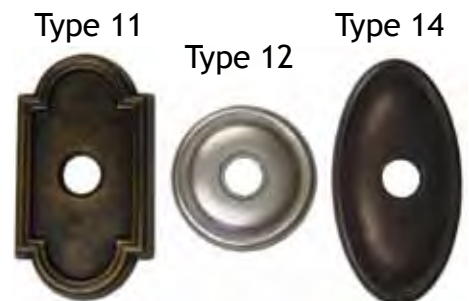

## Rosette Styles

Type 1

Type 2

Type 3

[www.rwspecialties.com](http://www.rwspecialties.com)

All Emtex locksets are supplied complete with latch and strike plate.

Distinctive Hardware for Fine Homes

Available by  
Special Order Only.

Ribbed Drawer Pull  
Medium Bronze Finish

Napoli Lever  
Type 14 Rosette  
Dark Bronze Finish

Tuscany Twist Drawer Pull  
Silver Patina Finish

Petal  
Knob  
Type 12 Rosette  
Medium Bronze Finish

Twist  
Cabinet Knob  
Medium Bronze Finish

Egg  
Cabinet Knob  
Medium Bronze Finish

Parma Knob  
Type 11 Rosette  
Medium Bronze Finish

Bin  
Pull  
Silver Patina Finish

**Tuscany Collection**  
Solid Cast Bronze  
is Available in  
Deep Burgandy  
Medium Bronze  
& Silver Patina  
Finishes

## Rosette Styles