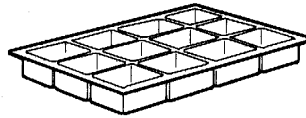

RJ2403 $46.84
Jewelry/Hosiery Tray
24"W Drawer Insert