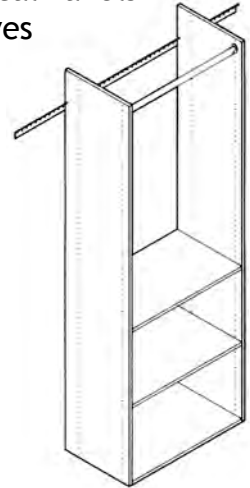

Shoe Shelves
3 - 24"W x 14"D Angled Shelves
with Fences

RS1600 White \$65.08
RS1600C Cherry 78.16

Belt Rack Slides out for Easy Access

RA1202 White \$34.80
RA1202-C Cherry 51.65

Tie Rack Slides out for Easy Access

RA1200 White \$34.80
RA1200-C Cherry 51.65

Silver Valet Rod
RA1204CH Chrome \$38.25

Hanging Tower

Includes:
2-72" Vertical Panels
3-24" Shelves

RV1472W
White
\$147.11

RV1472C
Cherry
\$178.38

RE1096 \$34.05
One 96" Easy Track Rail

RH1002 \$2.70
Two Wardrobe Rod Ends

RH1004 \$3.48
Hardware Pack
16 Shelf Pins
8 Screws
8 Covers

RH1006 \$4.70
Toggle Bolt Pack
2 Toggles
2 Toggle Bolts