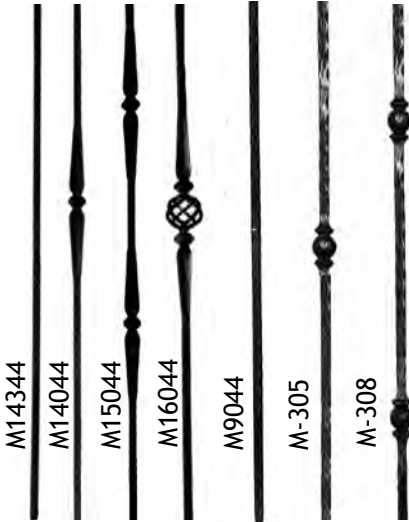

IRON BALUSTERS - RW STOCKED - 9/16" (H-Series) & 3/4" Mega Series Square Tube

EPOXY ADHESIVE SYSTEM

FOR USE WITH ALL
IRON BALUSTERS

Item #	Description	Price
F501K	5.5oz. Adhesive Cartridge	\$31.00

Includes Small Mixing Nozzle & Caulk Gun
Adapter for standard caulking gun.

Fast drying - 5-7 min. cure
Installs approx 30-40 balusters,
anchoring both ends.

A24	Extra Nozzle for F501K	5.00
F110	Mixing Nozzle for F501K	3.30

GOthic

FORGED

ECO-MEGA

9/16" SOLID IRON

ABZ, B,

Item #	Description	SAT	ORC
M14344	Gothic	\$9.90	\$10.90
M14044	Gothic	12.65	13.65
M15044	Gothic	15.40	16.40
M16044	Gothic	19.80	20.80
M9044	Sante Fe Hammered	11.00	12.00
M30544	Forged	19.80	20.80
M30844	Forged	23.10	24.20

ECO-MEGA 3/4" SQUARE TUBE

Item #	Description	ORC
1KNUC44-M	1 Knuckle	\$15.50
2KNUC44-M	2 Knuckle	18.25
1TW44-M	1 Twist	9.90
2TW44-M	2 Twist	10.50
1BASK44-M	1 Basket	13.90
2BASK44-M	2 Basket	15.90
M08	3/4" Flat Shoe	3.00
PSH08	3/4" Pitch Shoe	3.00

9/16" H-SERIES KNUCKLES & SHOES

All Knuckles & Shoes
are priced the
same for all finishes.

H-03
\$2.04

H-05
\$2.20

H-06
\$2.20

Tall
Shoe
w/Set
Screw

H-04
\$2.20

All Knuckles & Shoes
are priced the
same for all finishes.