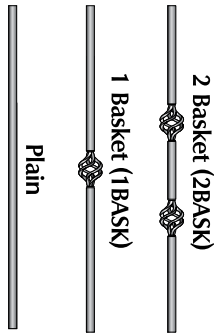

100% Galvanized Balusters Powder Coated with a Smooth Finish with UV Protection
RW Stocked in 7 Colors with Pre-Drilled Screw Holes

SQUARE

SQUARE

ROUND BALUSTERS – 3/4" Available in Black (BLK), Oil Rubbed Bronze (ORB), Rust (RST), Antique Bronze (ABZ), Taupe (TPE), White (WHT), Green (GRN).

	26"	32"
Plain Round (All Colors)	\$2.86	\$3.61
1 Basket Round (All Colors)	10.50	11.33
2 Basket Round (All Colors)	16.77	17.60
Plain Round Bulk (100 count) BLK, ABZ	280.37	--

ROUND BALUSTER RAILS and FASTENERS

VIENNA SERIES BALUSTER – 1" wide x 31" long

Available in Black (BLK) or Antique Bronze (ABZ)

31" Belly Series Baluster	\$11.17
31" Bow Series Baluster	11.17

26" MEGA SERIES BALUSTERS – 3/4" Square

Available in Black (BLK) or Antique Bronze (ABZ)