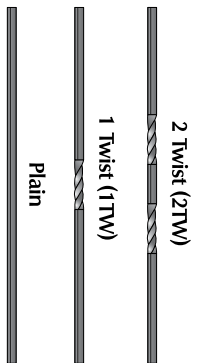

SQUARE PICKETS (BALUSTERS) 5/8"

Available in Black (BLK), Oil Rubbed Bronze (ORB), Rust (RST), Antique Bronze (ABZ)

	31"	42"
	(Fascia Mount)	
Plain Square (All Colors)	\$7.30	9.43
1 Twist Square, BLK and ABZ only	11.90	--
2 Twist Square, BLK and ABZ only	14.17	--
1 Basket Square (All Colors)	14.27	17.20
2 Basket Square (All Colors)	20.70	23.03

VIENNA SERIES BALUSTER – 1" wide x 31" long

Available in Black (BLK) or Antique Bronze (ABZ)

31" Belly Series Baluster	\$11.17
31" Bow Series Baluster	11.17

26" MEGA SERIES BALUSTERS – 3/4" Square

Available in Black (BLK) or Antique Bronze (ABZ)

26" Plain Square Mega Baluster	\$6.10
26" 1 Twist Square Mega Baluster	10.10
26" 2 Twist Square Mega Baluster	12.47
26" 1 Basket Square Mega Baluster	15.83
26" 2 Basket Square Mega Baluster	22.23
Mega Series E-Z Mounts (Black)	
E-Z Mount for Level Rail (20 per pack)	16.67
E-Z Mount for Rake Rail (20 per pack)	20.13