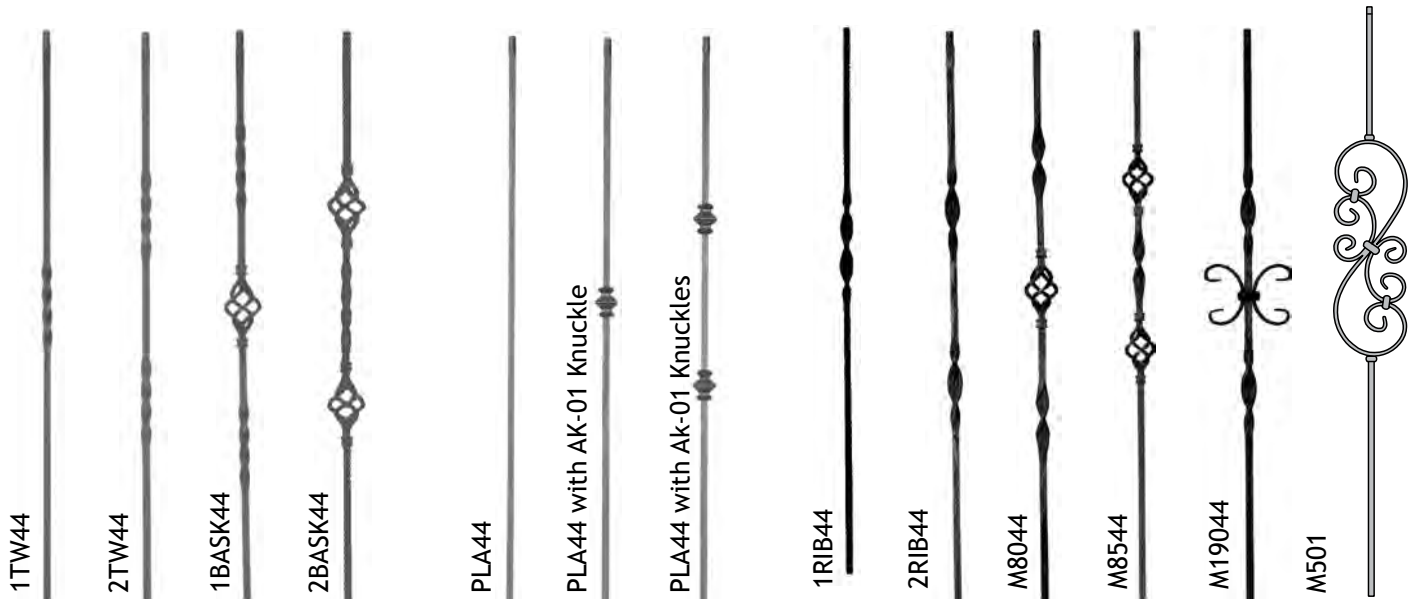

IRON BALUSTERS

All Standard iron balusters are 44" length with "details" centered 18" from top. Cut as needed from the bottom. Standard balusters have 1/2" round domed tops for easy installation into handrail. Standard Square balusters are 1/2" x 1/2".

RW STOCKED - 1/2" Balusters

TWIST & BASKET

VERSATILE

RIBBON, BASKET & SCROLL

Available
in 5 Finishes

ECO - SERIES 1/2" ENGINEERED SQUARE TUBE

Square Tube	ABZ, B, SAT	ORC
ST 1 TW 44 - 1 Twist	$5.28	$6.38
ST 2 TW 44 - 2 Twist	5.72	6.82
ST 1 BASK 44 - 1 Basket	8.36	9.46
ST 2 BASK 44 - 2 Basket	10.78	11.88
ST PLA44 - Plain	5.06	6.16

Square Tube	SAT ONLY
ST 1 TW 44 - 1 Knuckle (Fixed)	$8.36
ST 2 TW 44 - 2 Knuckle (Fixed)	10.78

1/2" SOLID IRON

	ABZ, B, PC, SAT	ORC
1 TW 44 - 1 Twist	$7.70	$8.80
2 TW 44 - 2 Twist	8.14	9.24
1 BASK 44 - 1 Basket	9.90	11.00
2 BASK 44 - 2 Basket	13.20	14.30
PLA44 - Plain	7.04	8.14
1RIB 44 - 1 Ribbon	8.80	10.45
2RIB 44 - 2 Ribbon	9.46	10.56
M8044 - 1 Basket Ribbon	13.20	14.85
M8544 - 2 Basket Ribbon	19.80	21.45
M19044 - Ribbon Butterfly	15.40	17.05
M501 - Scroll	22.00	23.60

KNUCKLES & SHOES

All Knuckles & Shoes are priced the same for all finishes.

Tall
Shoe
w/Set
Screw