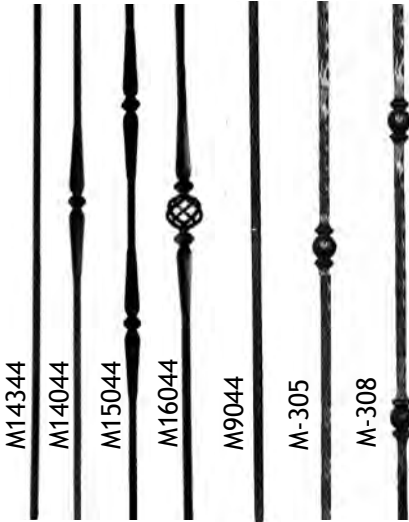

IRON BALUSTERS - RW STOCKED - 9/16" (H-Series) & 3/4" Mega Series Square Tube

EPOXY ADHESIVE SYSTEM

FOR USE WITH ALL
IRON BALUSTERS

Item #	Description	Price
F501K	5.5oz. Adhesive Cartridge	$31.00

Includes Small Mixing Nozzle & Caulk Gun
Adapter for standard caulking gun.

Fast drying - 5-7 min. cure

Installs approx 30-40 balusters,
anchoring both ends.

A24	Extra Nozzle for F501K	5.00
F110	Mixing Nozzle for F501K	3.30