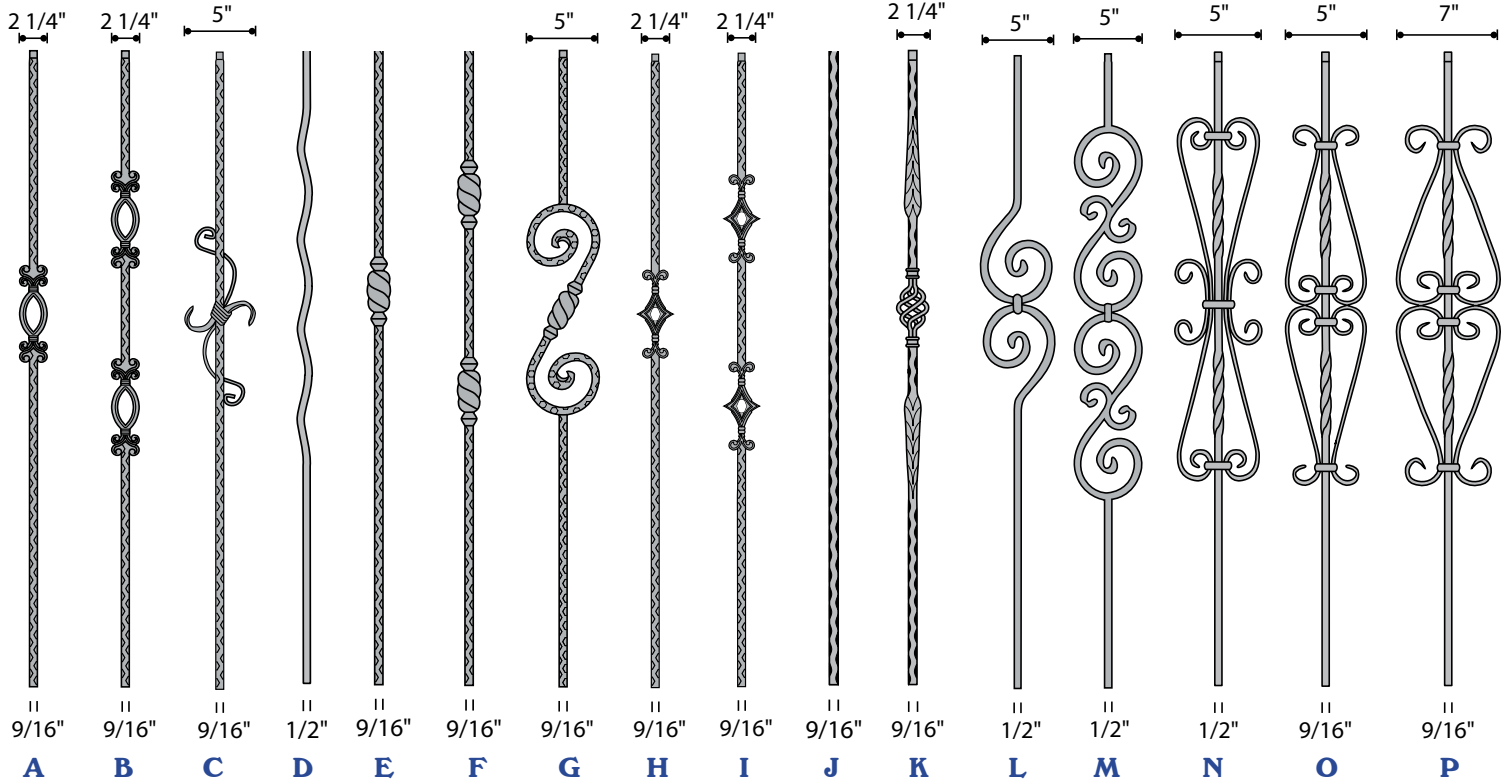

# IRON BALUSTERS

All Standard iron balusters are 44" length with "details" centered 18" from top. Cut as needed from the bottom. Standard balusters have 1/2" round domed tops for easy installation into handrail. Standard Square balusters are 1/2" x 1/2".

## 9/16" H-SERIES KNUCKLES & SHOES

All Knuckles & Shoes  
are priced the  
same for all finishes.

H-03  
\$2.04

H-05  
\$2.20

H-06  
\$2.20

Tall  
Shoe  
w/Set  
Screw

H-04  
\$2.20

All Knuckles & Shoes  
are priced the  
same for all finishes.

## Special Order DECORATIVE PANELS

This is a small sample of  
panels available. Please  
call for full details on all  
Decorative Panels available.

(Normally Less Than 1 Week Lead Time)

RW Stocked  
Iron Balusters  
on pages 5 & 6

# SPECIAL ORDER IRON BALUSTERS AND NEWELS

Please call for current pricing and additional information.

All Balusters are 44" tall and Newels are 48" Tall.

This is just a sample of the many styles available.