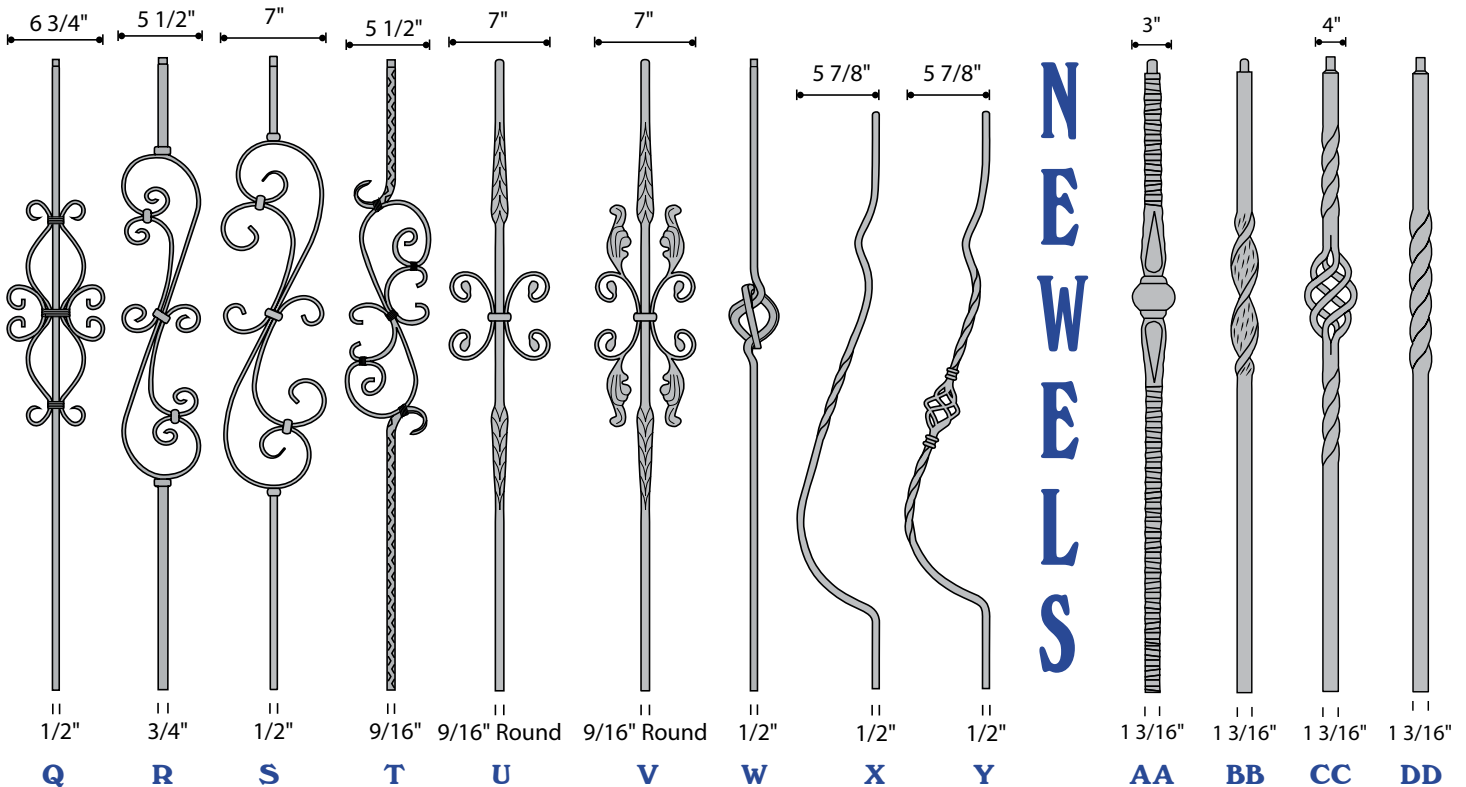

# IRON BALUSTERS

All Standard iron balusters are 44" length with "details" centered 18" from top. Cut as needed from the bottom. Standard balusters have 1/2" round domed tops for easy installation into handrail. Standard Square balusters are 1/2" x 1/2".

## 9/16" H-SERIES KNUCKLES & SHOES

All Knuckles & Shoes  
are priced the  
same for all finishes.

H-03  
\$2.04

H-05  
\$2.20

H-06  
\$2.20

Tall  
Shoe  
w/Set  
Screw

H-04  
\$2.20

All Knuckles & Shoes  
are priced the  
same for all finishes.

## Special Order DECORATIVE PANELS

This is a small sample of  
panels available. Please  
call for full details on all  
Decorative Panels available.

(Normally Less Than 1 Week Lead Time)

RW Stocked  
Iron Balusters  
on pages 5 & 6

# SPECIAL ORDER IRON BALUSTERS AND NEWELS

Please call for current pricing and additional information.

All Balusters are 44" tall and Newels are 48" Tall.

This is just a sample of the many styles available.