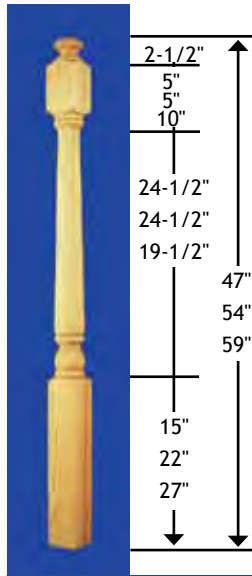

Newel Posts

All Newels are Individually Carton Packed.

Newel Top Dowel Pins are 1" in length and 3/4" diameter.

1/2 NEWELS are Available at 75% of the Full Newel Price. Full Newels Split, Add \$10.00.

3" Square			
Oak / Maple	Cherry	Alder	
4010	\$55.00	--	--
4011	63.00	\$100.00	\$74.00
4015	74.00	120.00	92.00
3-1/4" Square			
GNP-448		Hemlock	\$42.00
GNP-460			52.00

3" Square			
Oak / Maple	Cherry		
4140	\$63.00	\$100.00	
4142	68.00	110.00	
4145	74.00	120.00	
3-1/4" Square			
ENP-448		Hemlock	\$42.00
ENP-460			52.00

3" Square		
Oak		
4030	\$63.00	
4031	66.00	
4035	76.00	
3-1/4" Square		
HNP-448		Hemlock \$42.00
HNP-460		52.00

3-1/2" Square		
Oak	Alder	
4004	\$ 81.00	--
4005	94.00	--
4005-BT	--	98.00
3-1/4" Square		
SNP-448		Hemlock \$42.00
SNP-460		52.00

3" Square		
Oak		
4070	\$63.00	
4072	68.00	
4073	74.00	
3-1/4" Square		
RNP-448		Hemlock \$42.00
RNP-460		52.00