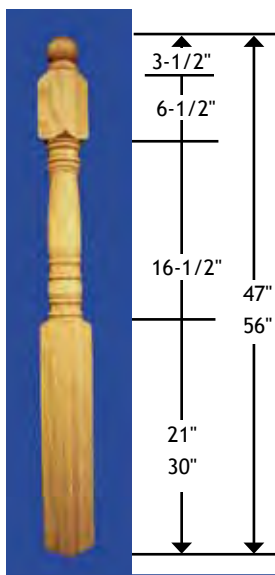

Newel Posts

All Newels are Individually Carton Packed.

Newel Top Dowel Pins are 1" in length and 3/4" diameter.

1/2 NEWELS are Available at 75% of the Full Newel Price. Full Newels Split, Add \$10.00.

3" Square			
Oak / Maple	Cherry	Alder	
4010	\$55.00	--	--
4011	63.00	\$100.00	\$74.00
4015	74.00	120.00	92.00
3-1/4" Square			
GNP-448		Hemlock	\$42.00
GNP-460			52.00

3-1/2" Square		
Oak	Alder	
4004	\$ 81.00	--
4005	94.00	--
4005-BT	--	98.00
3-1/4" Square		
SNP-448		Hemlock \$42.00
SNP-460		52.00

3" Square		
Oak		
4070	\$63.00	
4072	68.00	
4073	74.00	
3-1/4" Square		
RNP-448		Hemlock \$42.00
RNP-460		52.00

3" Square		
Oak		
4300	\$63.00	
4301	74.00	
3-1/4" Square		
DNP-448		Hemlock \$42.00
DNP-460		52.00

3" Square		
Oak		
4304	\$63.00	
4305	74.00	
3-1/4" Square		
ONP-448		Hemlock \$42.00
ONP-460		52.00

3-1/2" Square		
Oak		
4500	\$81.00	
4501	94.50	