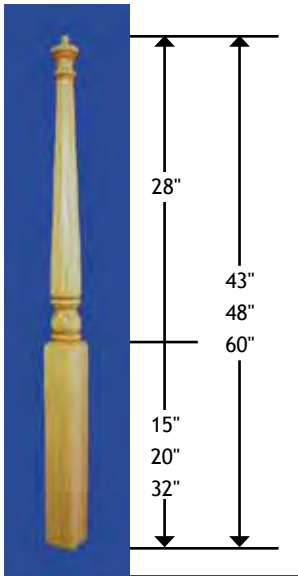

Newel Posts

All Newels are Individually Carton Packed.

Newel Top Dowel Pins are 1" in length and 3/4" diameter.

1/2 NEWELS are Available at 75% of the Full Newel Price. Full Newels Split, Add \$10.00.

3" Square			
Oak / Maple	Cherry	Alder	
4010	\$55.00	--	--
4011	63.00	\$100.00	\$74.00
4015	74.00	120.00	92.00
3-1/4" Square			
GNP-448		Hemlock	\$42.00
GNP-460			52.00

3" Square			
Oak / Maple	Cherry		
4140	\$63.00	\$100.00	
4142	68.00	110.00	
4145	74.00	120.00	
3-1/4" Square			
ENP-448		Hemlock	\$42.00
ENP-460			52.00

3" Square		
Oak		
4030	\$63.00	
4031	66.00	
4035	76.00	
3-1/4" Square		
HNP-448		Hemlock \$42.00
HNP-460		52.00