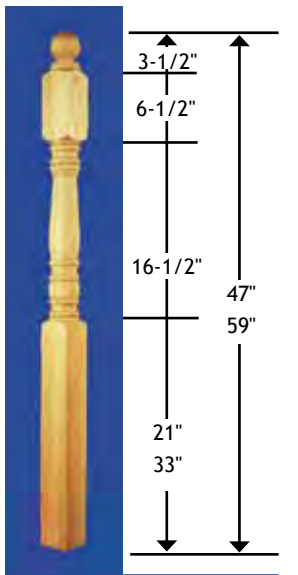

Newel Posts

All Newels are Individually Carton Packed.

Newel Top Dowel Pins are 1" in length and 3/4" diameter.

1/2 NEWELS are Available at 75% of the Full Newel Price. Full Newels Split, Add \$10.00.

3" Square			
Oak / Maple	Cherry	Alder	
4010	\$55.00	--	--
4011	63.00	\$100.00	\$74.00
4015	74.00	120.00	92.00
3-1/4" Square			
GNP-448		Hemlock	\$42.00
GNP-460			52.00

3" Square			
Oak / Maple	Cherry		
4140	\$63.00	\$100.00	
4142	68.00	110.00	
4145	74.00	120.00	
3-1/4" Square			
ENP-448		Hemlock	\$42.00
ENP-460			52.00

3" Square		
Oak		
4030	\$63.00	
4031	66.00	
4035	76.00	
3-1/4" Square		
HNP-448		Hemlock \$42.00
HNP-460		52.00

3-1/2" Square		
Oak	Alder	
4004	\$ 81.00	--
4005	94.00	--
4005-BT	--	98.00
3-1/4" Square		
SNP-448		Hemlock \$42.00
SNP-460		52.00

3" Square		
Oak		
4070	\$63.00	
4072	68.00	
4073	74.00	
3-1/4" Square		
RNP-448		Hemlock \$42.00
RNP-460		52.00