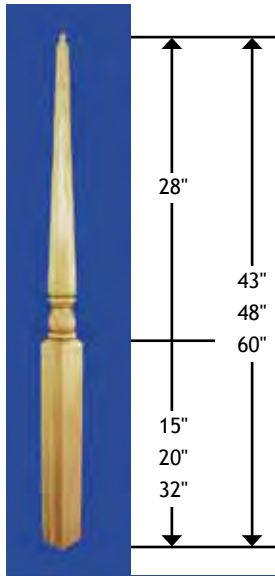

Newel Posts

All Newels are Individually Carton Packed.

Newel Top Dowel Pins are 1" in length and 3/4" diameter.

1/2 NEWELS are Available at 75% of the Full Newel Price. Full Newels Split, Add \$10.00.

3" Square			
Oak / Maple	Cherry	Alder	
4010	\$55.00	--	--
4011	63.00	\$100.00	\$74.00
4015	74.00	120.00	92.00
3-1/4" Square			
GNP-448		Hemlock	\$42.00
GNP-460			52.00

3" Square			
Oak / Maple	Cherry		
4140	\$63.00	\$100.00	
4142	68.00	110.00	
4145	74.00	120.00	
3-1/4" Square			
ENP-448		Hemlock	\$42.00
ENP-460			52.00

3" Square		
Oak		
4030	\$63.00	
4031	66.00	
4035	76.00	
3-1/4" Square		
HNP-448		Hemlock \$42.00
HNP-460		52.00