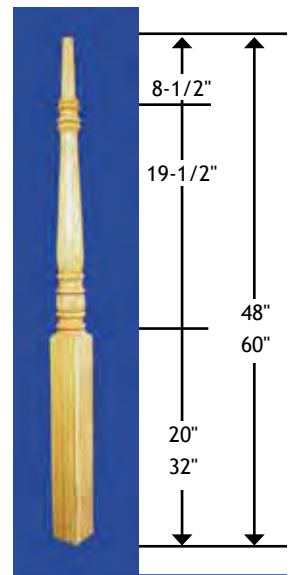

Newel Posts

All Newels are Individually Carton Packed.

Newel Top Dowel Pins are 1" in length and 3/4" diameter.

1/2 NEWELS are Available at 75% of the Full Newel Price. Full Newels Split, Add \$10.00.

3" Square			
Oak / Maple	Cherry	Alder	
4010	\$55.00	--	--
4011	63.00	\$100.00	\$74.00
4015	74.00	120.00	92.00
3-1/4" Square			
GNP-448		Hemlock	\$42.00
GNP-460			52.00

3-1/2" Square		
Oak	Alder	
4004	\$ 81.00	--
4005	94.00	--
4005-BT	--	98.00
3-1/4" Square		
SNP-448		Hemlock \$42.00
SNP-460		52.00

3" Square		
Oak		
4070	\$63.00	
4072	68.00	
4073	74.00	
3-1/4" Square		
RNP-448		Hemlock \$42.00
RNP-460		52.00

3" Square		
Oak		
4300	\$63.00	
4301	74.00	
3-1/4" Square		
DNP-448		Hemlock \$42.00
DNP-460		52.00

3" Square		
Oak		
4304	\$63.00	
4305	74.00	
3-1/4" Square		
ONP-448		Hemlock \$42.00
ONP-460		52.00

3-1/2" Square		
Oak		
4500	\$81.00	
4501	94.50	

3-1/2" Square		
Oak		
4504	\$81.00	
4505	94.50	

3" Square		
Oak		
4211	63.00	
4215	74.00	
3-1/4" Square		
LNP-460		Hemlock 52.00

For More **NEWEL ATTACHING Kits** & **NEWEL FASTENING Bolts**

See Pages 16 & 17. **Fluting** or **Twisting** of Newel Posts Available