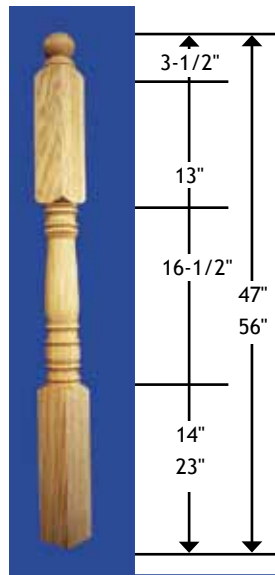

Newel Posts

All Newels are Individually Carton Packed.

Newel Top Dowel Pins are 1" in length and 3/4" diameter.

1/2 NEWELS are Available at 75% of the Full Newel Price. Full Newels Split, Add \$10.00.

3" Square			
Oak / Maple	Cherry	Alder	
4010	\$55.00	--	--
4011	63.00	\$100.00	\$74.00
4015	74.00	120.00	92.00
3-1/4" Square			
GNP-448		Hemlock	\$42.00
GNP-460			52.00

3-1/2" Square		
Oak	Alder	
4004	\$ 81.00	--
4005	94.00	--
4005-BT	--	98.00
3-1/4" Square		
SNP-448		Hemlock \$42.00
SNP-460		52.00

3" Square		
Oak		
4070	\$63.00	
4072	68.00	
4073	74.00	
3-1/4" Square		
RNP-448		Hemlock \$42.00
RNP-460		52.00

3" Square		
Oak		
4300	\$63.00	
4301	74.00	
3-1/4" Square		
DNP-448		Hemlock \$42.00
DNP-460		52.00

3" Square		
Oak		
4304	\$63.00	
4305	74.00	
3-1/4" Square		
ONP-448		Hemlock \$42.00
ONP-460		52.00

3-1/2" Square		
Oak		
4500	\$81.00	
4501	94.50	

3-1/2" Square		
Oak		
4504	\$81.00	
4505	94.50	

3" Square		
Oak		
4211	63.00	
4215	74.00	
3-1/4" Square		
LNP-460		Hemlock 52.00

For More **NEWEL ATTACHING Kits** & **NEWEL FASTENING Bolts**

See Pages 16 & 17. **Fluting** or **Twisting** of Newel Posts Available