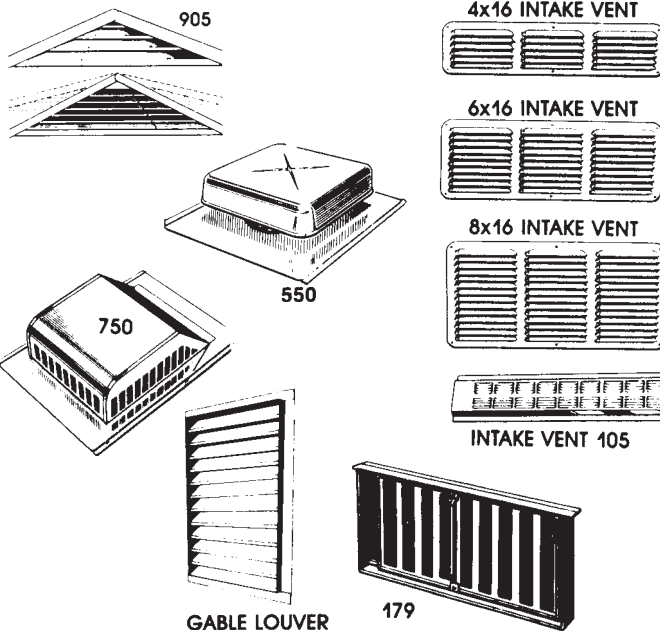

IT PAYS TO VENTILATE

Proper Ventilation...a Must For
Successful and Long Lasting Roof,
Paint and Insulation Applications.

REMOVES MOIST AIR IN WINTER:

- Prevents Condensation Damage
- Mold, Rot, Insulation Saturation

REMOVES HOT AIR IN SUMMER:

- Improves Energy Efficiency Of Air Conditioner
- Reduces Attic Temperature Up To 40 Degrees