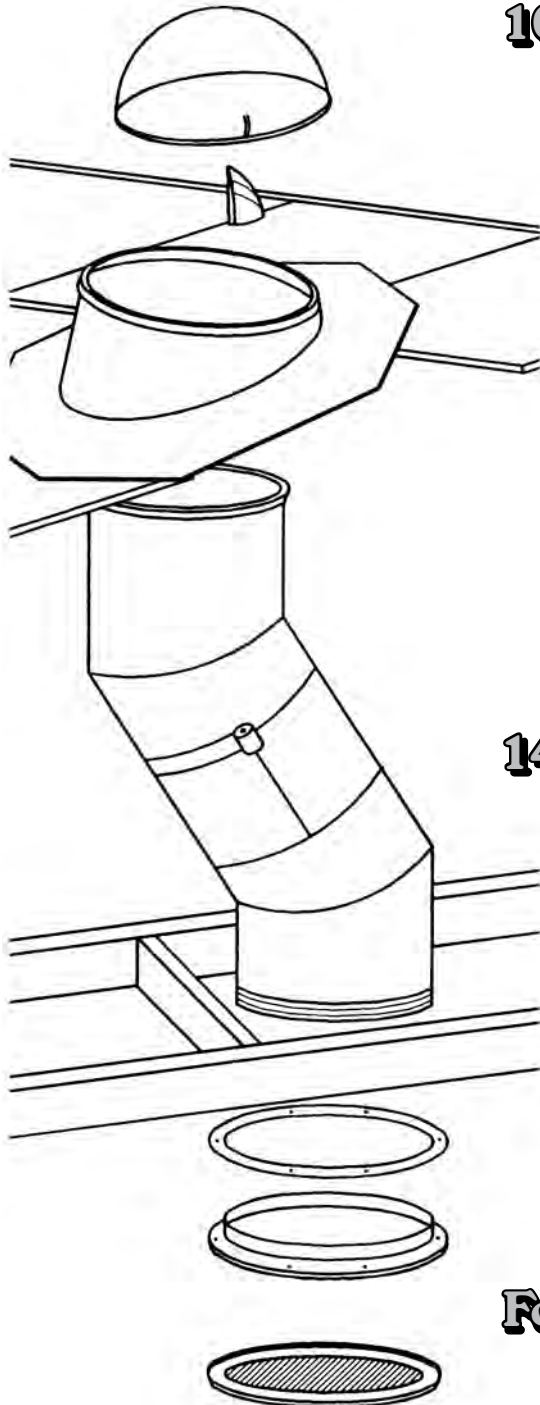

SOLATUBE®

The Miracle Skylight®

The beauty of a Solutube Skylight is that it provides a tremendous amount of natural light from a remarkably small light source.

- ✘ Patented Design
- ✘ Affordable
- ✘ Easy Installation
- ✘ Weatherproof
- ✘ Locks Out Dust, Moisture & Insects
- ✘ Energy Efficient
- ✘ Minimum Heat Loss/Gain from Indoor/Outdoor Environments
- ✘ Impact Resistant Dome
- ✘ Absorbs 99.9% of UV Rays
- ✘ Maintenance Free
- ✘ 10 Year Product Warranty

10" SOLATUBE

Lighted Area - 10" Solutube lights up to 150 sq. ft.
Recommended Installed Tube Length - up to 10'

ITEM#	DESCRIPTION	PRICE
120610	10" KIT w/Pitched Flash & Two 16" Tubes (up to 43")	\$454.52
540660	10" Ventilation Add-On Kit (needs 540130)	355.19
540130	Roof Vent Cap for Ventilation Add-On	36.54
320040	16" Extension Tube (Boxed)	45.01
320060	24" Extension Tube (Boxed)	67.54
301960	10" - 0-90 Degree 23" Extension Tube	84.45
700390	Metal Roof Installation Kit	19.95
200600	10" No Pitch 4" High Flashing	96.25
230900	10" Universal Tile Add-On Flashing	108.63
500030	10" Light Add-On Kit	78.56
570001	10" Daylight Dimmer (needs 570004)	Special Order
570004	Daylight Dimmer Switch	Special Order