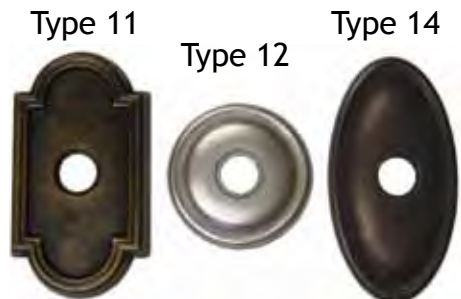

Petal Knob
Type 14 Rosette
Silver Patina Finish

Petal
Cabinet Knob
Silver Patina Finish

Round
Cabinet Knob
Medium Bronze Finish

Ribbed Drawer Pull
Medium Bronze Finish

Napoli Lever
Type 14 Rosette

Dark
Bronze
Finish

Tuscany Twist Drawer Pull
Silver Patina Finish

Petal
Knob
Type 12 Rosette
Medium Bronze Finish

Twist
Cabinet Knob
Medium Bronze Finish

Egg
Cabinet Knob
Silver Patina Finish

Parma Knob
Type 11 Rosette
Medium Bronze Finish

Tuscany Collection
Solid Cast Bronze
is Available in
Deep Burgandy
Medium Bronze
& Silver Patina
Finishes

Rosette Styles

Wrought Steel Cabinet Hardware

Petal Knobs
1 1/4" & 1"

Charming highlights for a rustic or provincial décor, pulls & knobs celebrate the blacksmith's art. Available in Rust, Flat Black & Satin Steel.