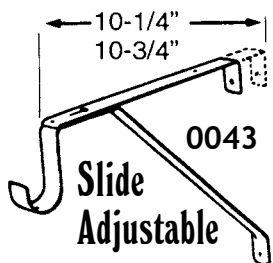

SHELF & ROD BRACKET FEATURES:

Bright Zinc Baked Finish or White Powder Coat Finish.

Extra Strength Construction Designed for Maximum Rigidity. All Styles Available.

Bright Zinc or White Powder Coat Finishes & High Strength Lock Seam Tubing

ITEM #	DESCRIPTION	SIZE	COLOR	#/CTN	PRICE
PB002218/30	Adjustable Rod	18" - 30"	Bright Zinc	10	$ 4.76
PB002218/30WT	Adjustable Rod	18" - 30"	White Powder Coat	10	6.61
PB002230/48	Adjustable Rod	30" - 48"	Bright Zinc	10	6.27
PB002230/48WT	Adjustable Rod	30" - 48"	White Powder Coat	10	8.06
PB002248/72	Adjustable Rod	48" - 72"	Bright Zinc	10	9.03
PB002248/72WT	Adjustable Rod	48" - 72"	White Powder Coat	10	11.36
PB002272/96	Adjustable Rod	72" - 96"	Bright Zinc	10	11.82
PB002272/96WT	Adjustable Rod	72" - 96"	White Powder Coat	10	15.18
PB002272/120	Adjustable Rod	72" - 120"	Bright Zinc	10	14.36
PB002272/120WT	Adjustable Rod	72" - 120"	White Powder Coat	10	17.70
PB002296/150	Adjustable Rod	96" - 150"	Bright Zinc	10	16.30
PB002296/150WT	Adjustable Rod	96" - 150"	White Powder Coat	10	19.67

All Rods are Packed 10 per Carton