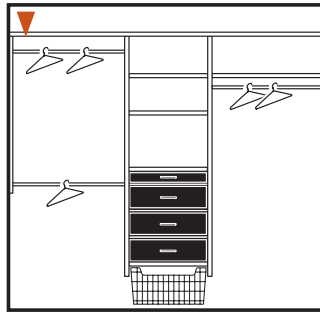

C8

Kit RB1460 +

- 1 - RS1423 24" Shelves (2)
- 2 - RS1436 35" Shelves (2)
- 1 - RD2504 4" Deluxe Drawer
- 3 - RD2508 8" Deluxe Drawer
- 1 - 1312 12" Wire Basket