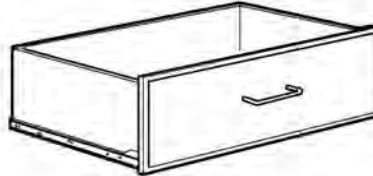

8" Deluxe Drawer Kit
8"H x 25"W x 14"D

RD2508W White $79.11
RD2508C Cherry $95.73

All Hardware Included