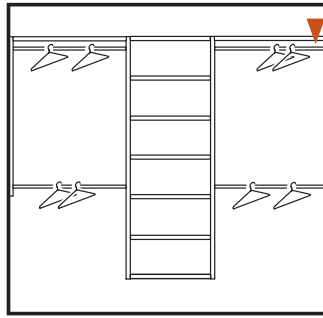

C6

Kit RB1460 +

- 2 - RS1423 24" Shelves (2)
- 1 - RS1436 35" Shelves (2)