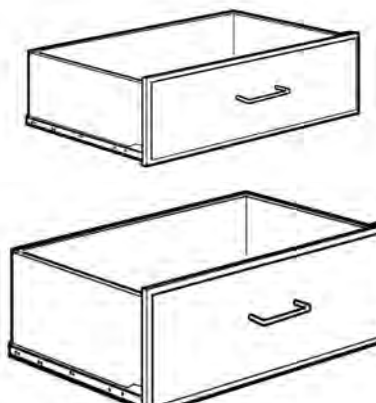

EASY TRACK™

a real do-it-yourself closet organizing system

- Innovative Design - Easy Installation
- Sturdy Furniture Quality Particle Board
- Durable, Crisp White Laminate Finish
- All Components Fully Adjustable

Start With This:

8' Starter Unit

RB1448W White $209.70

- Two 48" EASY TRACK Rails
- Two 48" Vertical Panels
- Two 35" Wardrobe Rods/Ends
- One 24" Wardrobe Rod/Ends
- Two 24" Shelves
- Screws, Covers & Pins

Or This:

8' Starter Unit Tower Closet

RB1460W White $254.74

RB1460C Cherry $325.29

- Two 48" EASY TRACK Rails
- Two 48" Vertical Panels
- Two 72" Vertical Panels
- Four 35" Wardrobe Rods/Ends
- One 24" Wardrobe Rod/Ends
- Three 24" Shelves
- Screws, Covers & Pins

Maybe Add This: With These: Or These:

Hanging Hutch Kit
84"H x 25"W x 19"D

RV2072W
White
$258.13

RV2072C
Cherry
$322.68

8" Deluxe Hutch Drawer
8" x 25" x 19"D

RD2608W
White
$84.16

RD2608C
Cherry
$105.21

12" Deluxe Hutch Drawer
12" x 25" x 19"D

RD2612W
White
$112.83

RD2612C
Cherry
$140.27