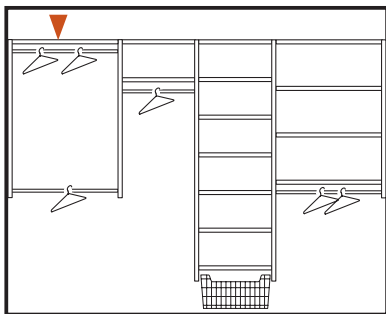

10' WIDE

D3

Kit RB1460 +

- 1 - RV1447 48" Vertical Panels (2)
- 3 - RS1423 24" Shelves (2)
- 3 - RS1436 35" Shelves (2)
- 1 - 1312 12" Wire Basket