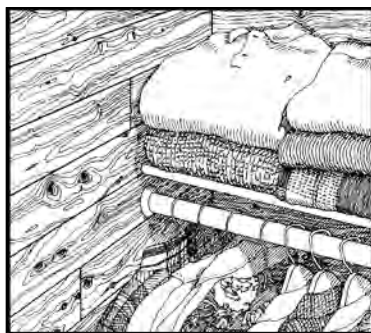

Lido ORB, Chrome & Brushed Nickel Closet Rods

A Division of Lavi Industries

Now You Can Forget Those Sagging Wooden Hang Rods by Using Sturdy Metal Components From Lavi Industries.

Tubing 1¹⁵/₁₆"

LB-10-A106/6	Chrome - 6'	$36.37
LB-10-A106/8	Chrome - 8'	48.61
LB-10-A106/12	Chrome - 12'	87.22
LB-44-A106/6	Brushed Nickel - 6'	49.34
LB-44-A106/8	Brushed Nickel - 8'	62.64
LB-07-A106/6	Oil Rubbed Bronze - 6'	66.78
LB-07-A106/8	Oil Rubbed Bronze - 8'	83.67

Shelf/Rod Bracket

LB-10-8150	Chrome	$13.25
LB-14-8150	Brushed	15.04
LB-07-8150	Oil Rub. Bronze	16.52

Flanges

LB-10-505SET	Chrome	9.19
LB-14-505SET	Brushed Nickel	9.97
LB-07-505SET	Oil Rubber Bronze	12.55

AROMATIC RED CEDAR CLOSET LINER

ADDS BEAUTY, PROTECTION, & DISTINCTION TO ANY CLOSET.

15 Sq. Ft. per Carton
3⁷/₈" Wide x 48" Long
x 3³/₈" Thick

Item # OZARK-15
$34.58 Per Carton

TONGUE & GROOVE EDGES

ALL 4 SIDES.

- Bedroom Closets
- Linen Closets
- Pantry
- Sink Cabinets
- Attic Storage Areas
- Garage Storage
- Pet Areas
- Chests and Drawers