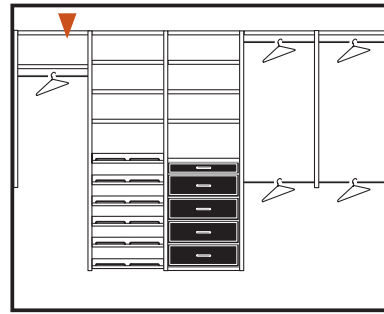

D4

Kit RB1460 + **RV1472** +

- 1 - RS1447 48" Vertical Panels (2)
- 4 - RS1423 24" Shelves (2)
- 2 - RS1600 24" Shoe Shelves (3)
- 1 - RD2504 4" Deluxe Drawer
- 4 - RD2508 8" Deluxe Drawer