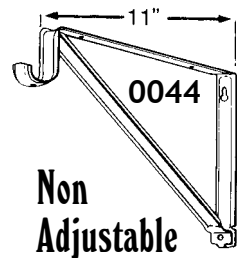

Extra Strength Construction Designed for Maximum Rigidity. All Styles Available.

Bright Zinc or White Powder Coat Finishes & High Strength Lock Seam Tubing

ITEM #	DESCRIPTION	SIZE	COLOR	#/CTN	PRICE
PB002218/30	Adjustable Rod	18" - 30"	Bright Zinc	10	\$ 4.76
PB002218/30WT	Adjustable Rod	18" - 30"	White Powder Coat	10	6.61
PB002230/48	Adjustable Rod	30" - 48"	Bright Zinc	10	6.27
PB002230/48WT	Adjustable Rod	30" - 48"	White Powder Coat	10	8.06
PB002248/72	Adjustable Rod	48" - 72"	Bright Zinc	10	9.03
PB002248/72WT	Adjustable Rod	48" - 72"	White Powder Coat	10	11.36
PB002272/96	Adjustable Rod	72" - 96"	Bright Zinc	10	11.82
PB002272/96WT	Adjustable Rod	72" - 96"	White Powder Coat	10	15.18
PB002272/120	Adjustable Rod	72" - 120"	Bright Zinc	10	14.36
PB002272/120WT	Adjustable Rod	72" - 120"	White Powder Coat	10	17.70
PB002296/150	Adjustable Rod	96" - 150"	Bright Zinc	10	16.30
PB002296/150WT	Adjustable Rod	96" - 150"	White Powder Coat	10	19.67

All Rods are Packed 10 per Carton

0043
Slide
Adjustable

White Powder Coat Shelf & Rod Brackets

0043-WTS	Adj. S&R Bracket	20	\$ 5.00
0045-WTS	Non-Adj. S&R Bracket	20	3.97

0044
Non
Adjustable

0037

Plastic Pole Sockets
For 1-3/8" Pole

ITEM #	DESCRIPTION	QTY	PRICE
BN-0037	Closet Pole Socket	100	\$.82
0043-B	Adj. S&R Bracket	20	3.70
0044-B	Non-Adj. S&R Bracket	20	2.82
0045-B	Heavy Duty S&R Bracket	20	3.55

0045
Heavy
Duty

TRAK-MOUNT™

HEAVY DUTY SHELVING SYSTEMS