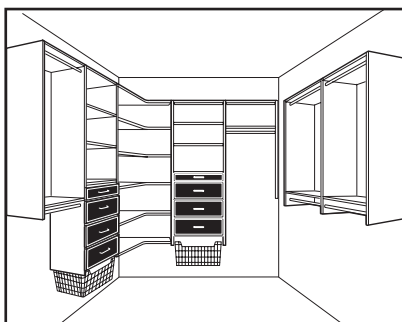

WALK-IN

E1

Kit RB1460 + **RV1472** +

- 2 - RV1447 48" Vertical Panels (2)
- 4 - RS1423 24" Shelves (2)
- 2 - RS1436 35" Shelves (2)
- 2 - RS3003 Corner Shelves (3)
- 2 - RD2504 4" Deluxe Drawer
- 6 - RD2508 8" Deluxe Drawer
- 2 - 1312 12" Wire Basket
- 2 - RE1048 48" Easy Track Rail