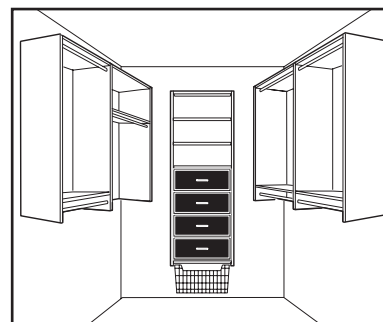

E3

Kit RB1448 + **Kit RB1460** +

- 1 - RS1423 24" Shelves (2)
- 4 - RS1436 35" Shelves (2)
- 4 - RD2508 8" Deluxe Drawer
- 1 - 1312 12" Wire Basket