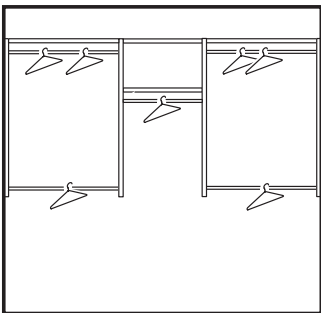

8' WIDE

C2

Kit RB1448 +

- 2 - RS1423 24" Shelves (2)
- 1 - RS1435 35" Shelves (2)
- 1 - RD2504 4" Deluxe Drawer
- 1 - RD2508 8" Deluxe Drawer

C6

Kit RB1460 +

- 2 - RS1423 24" Shelves (2)
- 1 - RS1436 35" Shelves (2)