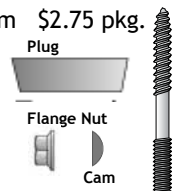

### Apron Molding

RWA175AO Oak \$2.50  
RWA175AM Maple 2.50  
RWA175AA Alder 2.50  
RWA175AF Fir 3.45  
RWA175AC Cherry 5.00

RWBOLT - Rail Bolt, Flange Nut & Cam  
\$ 1.70

### Rail Bolt Package

Includes: Bolt, Plug and Cam \$2.75 pkg.

RWBOLT-A Alder  
RWBOLT-H Hemlock  
RWBOLT-M Maple  
RWBOLT-RO Oak