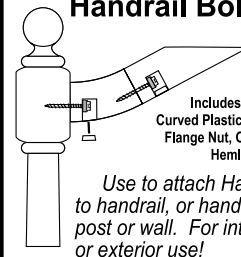

## Retail Packed Newel, Baluster & Handrail Installation Hardware

### Handrail Bolt Kit

Includes: 4" Bolt,  
Curved Plastic Washer,  
Flange Nut, Oak Plug,  
Hemlock Plug

Use to attach Handrail  
to handrail, or handrail to  
post or wall. For interior  
or exterior use!