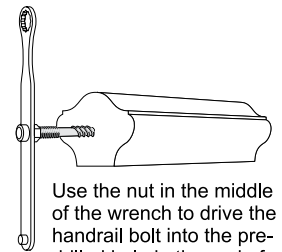

Installation Tool Handrail Bolt Wrench

Item 43221 $18.00
Easy, Single Handed-Operation
for Installing Handrail Bolts.

Use the nut in the middle
of the wrench to drive the
handrail bolt into the pre-
drilled hole in the end of
the handrail.

RAIL BOLT
$1.00 ea.

The Following Items are Stocked in Salt Lake City Only.

RWTRCOE False Tread

Oak $26.00
12 1/2" x 6"

Maple $23.00
12 1/2" x 6"

Specify Right or Left Hand

Alder $22.00
12 1/2" x 6"

Specify Right or Left Hand

TRCR False Riser

6"W x 8"H
Oak $3.50
Maple 3.50
Alder 2.25

This riser comes with RWTRCOE &
RWTRCWE and included in price