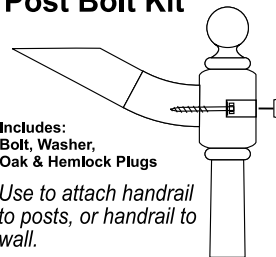

Post Bolt Kit

Includes:
Bolt, Washer,
Oak & Hemlock Plugs

Use to attach handrail
to posts, or handrail to
wall.

Item #13042 $3.79