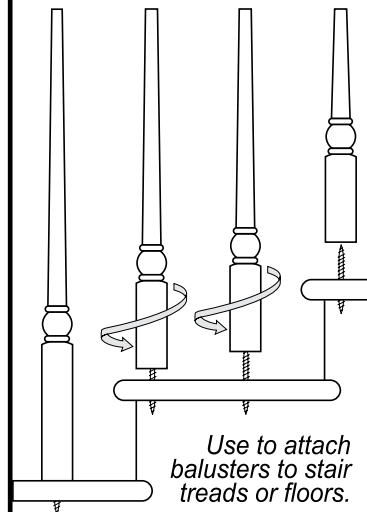

Stair Accessories

ROSETTES

7017
Round

3/4" x 4-3/8"
Oak, Alder $6.00
Hemlock $5.00

7037
Oval

3/4" x 4" x 4-5/8"
Oak, Alder $6.00
Hemlock $5.00

7017 NC
Round

No Cup
Oak, Alder $6.00

7037 NC
Oval

No Cup
Oak, Alder $6.00

Other Species Available
on Quote

1" TAPERED FLAT-GRAIN PLUG
Alder, Oak, Hemlock,
Cherry & Maple

$.40 ea.

Retail Packed Newel, Baluster & Handrail Installation Hardware

Baluster Bolt Kits

Use to attach
balusters to stair
treads or floors.

#12023 10 pack w/tool $7.69
#12024 20 pack 6.69
#12025 50 pack 16.29