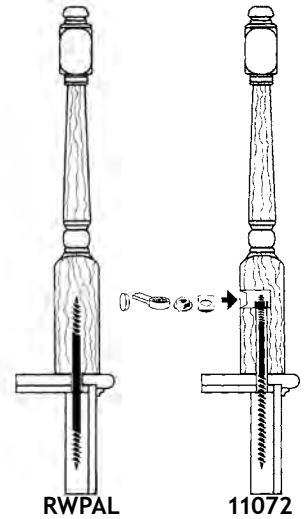

### Handrail Bolt Kit

Includes: 4" Bolt,  
Curved Plastic Washer,  
Flange Nut, Oak Plug,  
Hemlock Plug

Use to attach Handrail  
to handrail, or handrail to  
post or wall. For interior  
or exterior use!

### Post Bolt Kit

Includes:  
Bolt, Washer,  
Oak & Hemlock Plugs

Use to attach handrail  
to posts, or handrail to  
wall.

Item #13042 \$3.79

RWPAL

11072

RWPAL - Post Aid Lag  
\$7.50

11072 - Newel Post Fastener  
\$14.34